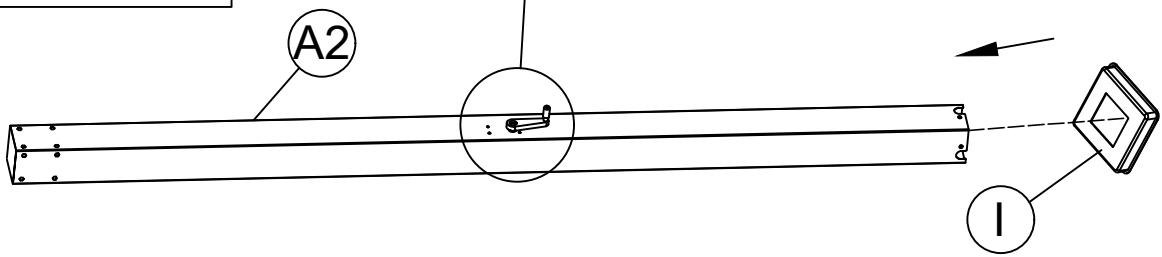

1. the assembly should be carried out on a flat field of at least 5 meters *5 meters, and padded with soft protective pads to prevent scratches on the surface of the parts!
2. Check the number of parts against the parts list after unpacking;
3. the pressure resistance is 40kg per square, such as snow, ice and other extreme weather, the weight exceeds this value, must make the louver in the open state in advance;
4. After the louver is closed, do not turn the handle too hard to avoid damage to the internal mechanism.

1

	
Ⓐ1	3X
	
Ⓘ	3X

	
Ⓚ	3X
	
② M6*16	12X
	
⑬ S4	1X

2

	(A2)	1X
	(I)	1X
	(L)	1X
	(7) M6*40	1X
	(9) 6	1X
	(13) S4	1X

	(K)	1X
	(2) M6*16	4X
	(13) S4	1X

3

	
Ⓐ2	1X
	
Ⓑ1	1X
	
ⓓ M6*14	1X
	
ⓔ14 S5	1X

4

	(A1)	1X
	(J)	2X
	(1) M6*16	24X
	(13) S4	1X

5

	(A1)	2X
	(B2)	1X
	(J)	2X
	(1) M6*16	24X
	(13) S4	1X

6

	C1	2X
	① M6*16	16X
	⑬ S4	1X

7

⑪ M8*60 16X