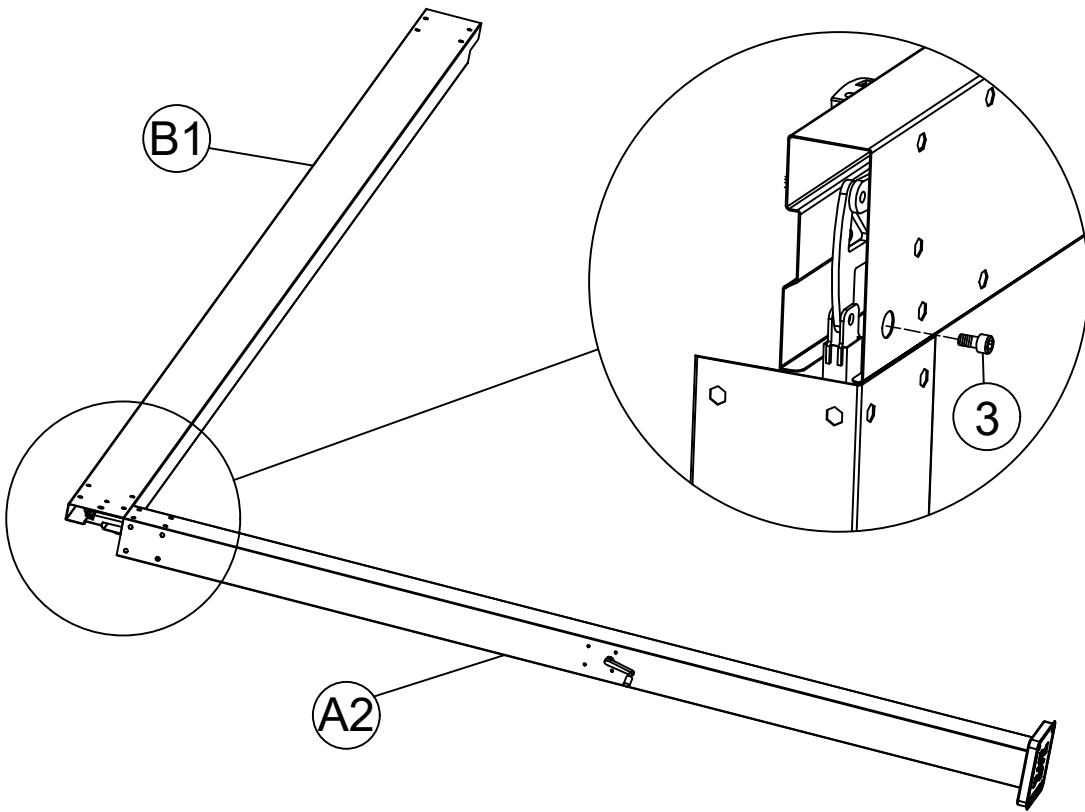

Ⓐ2	1X
Ⓑ1	1X
ⓓ M6*14	1X
ⓔ14 S5	1X

4