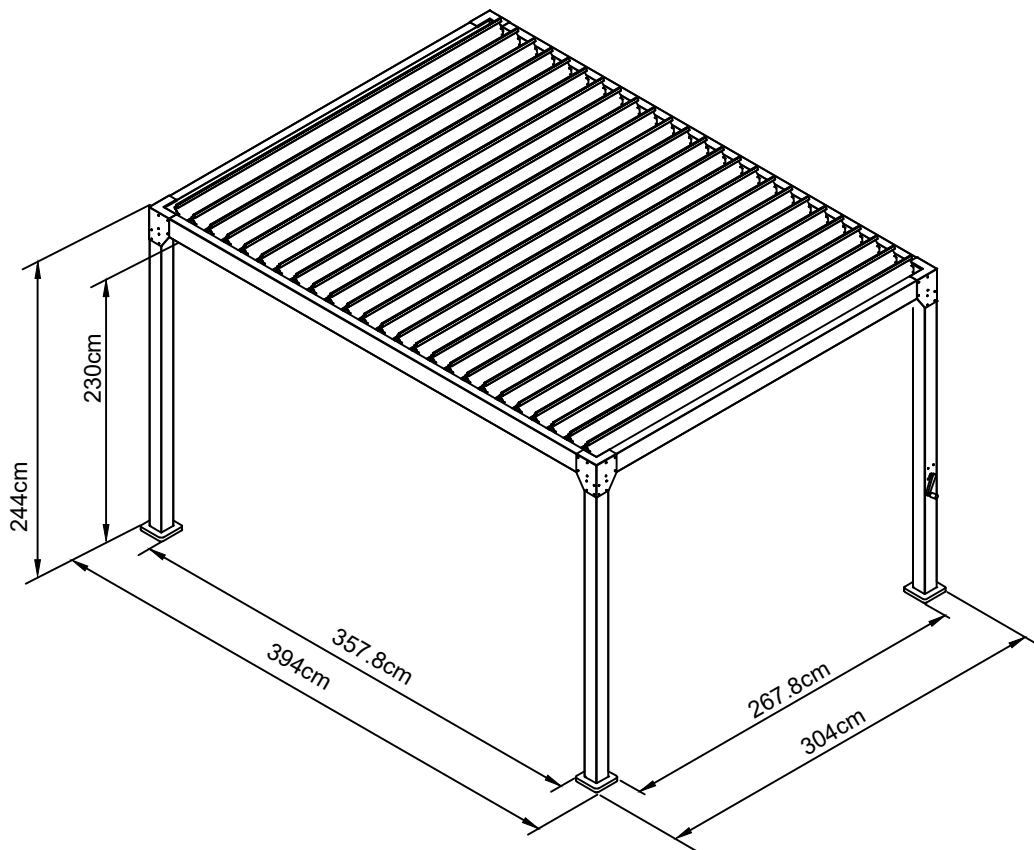

CosyLifeStyle[®]

Manual
for
Pergola Gazebo Monterey
3x4m

3x4

(A1) 3X

(A2) 1X

(B1) 1X

(B2) 1X

(C1) 2X

1. the assembly should be carried out on a flat field of at least 5 meters *5 meters, and padded with soft protective pads to prevent scratches on the surface of the parts!
2. Check the number of parts against the parts list after unpacking;
3. the pressure resistance is 40kg per square, such as snow, ice and other extreme weather, the weight exceeds this value, must make the louver in the open state in advance;
4. After the louver is closed, do not turn the handle too hard to avoid damage to the internal mechanism.