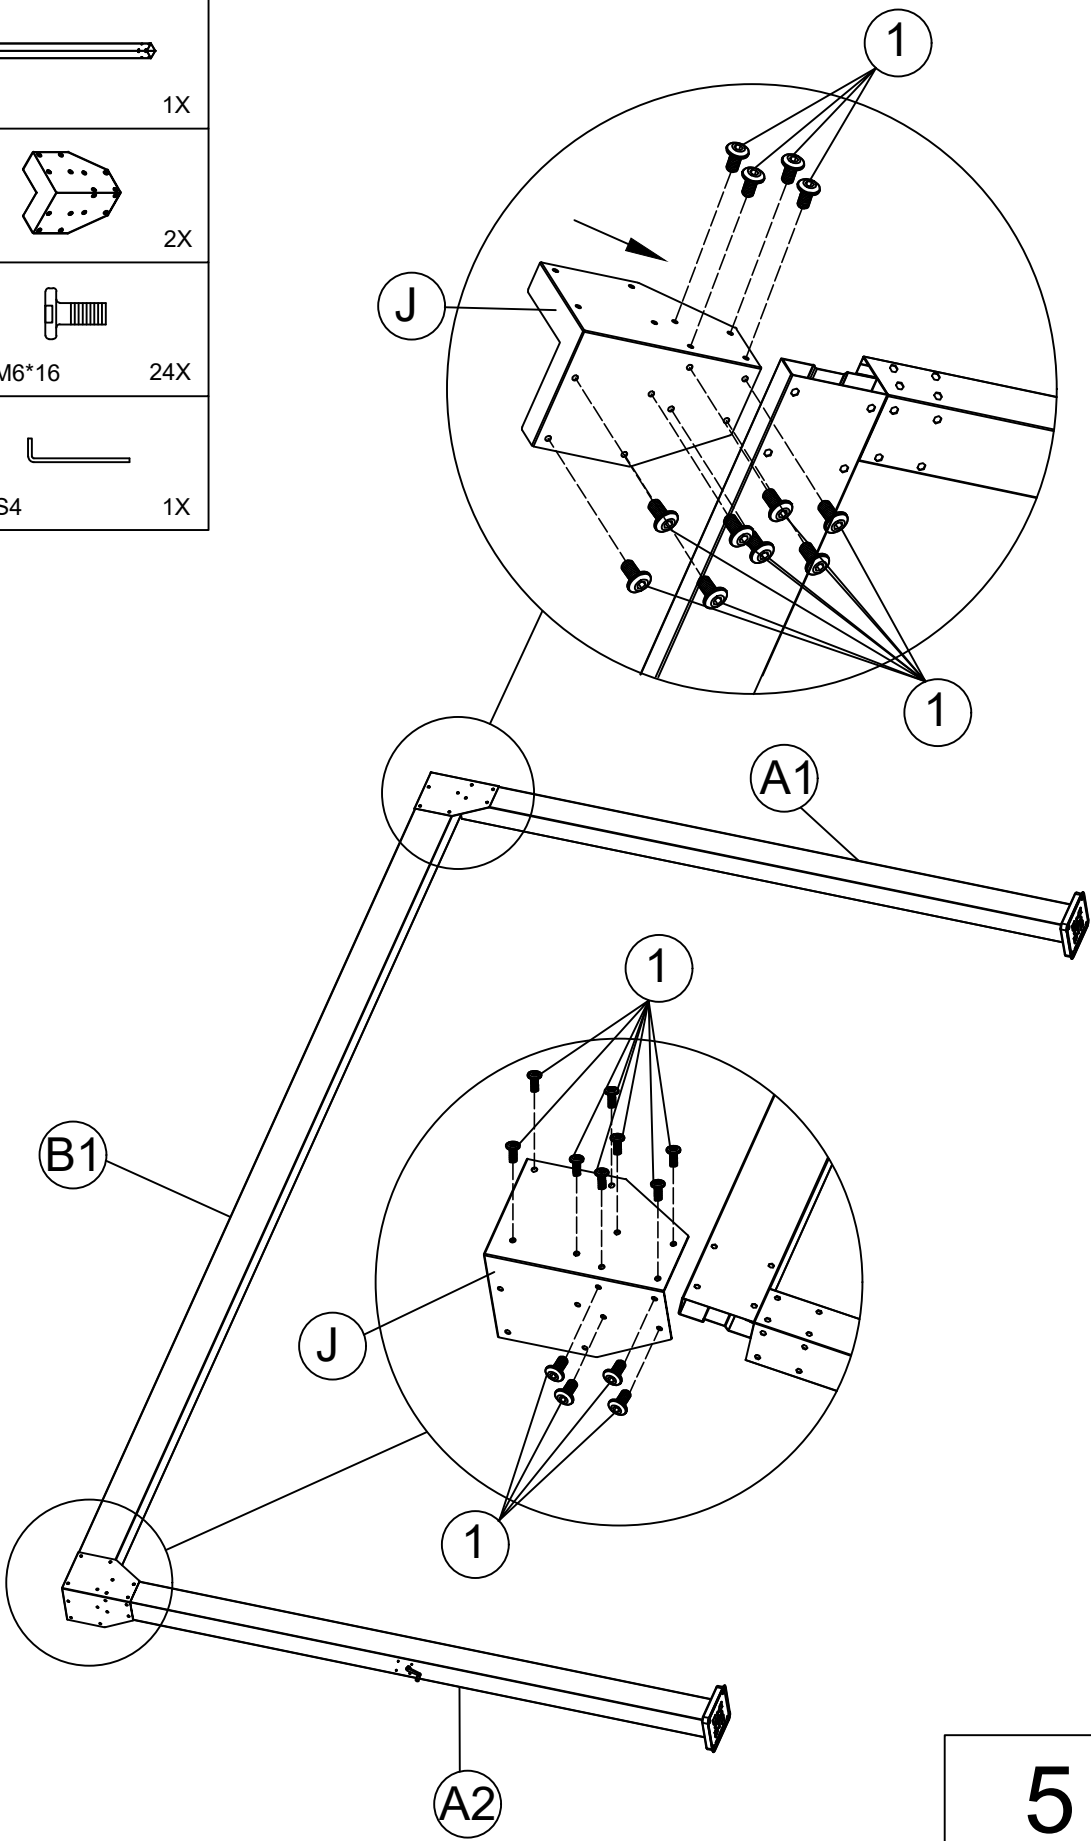

1. the assembly should be carried out on a flat field of at least 5 meters *5 meters, and padded with soft protective pads to prevent scratches on the surface of the parts!
2. Check the number of parts against the parts list after unpacking;
3. the pressure resistance is 40kg per square, such as snow, ice and other extreme weather, the weight exceeds this value, must make the louver in the open state in advance;
4. After the louver is closed, do not turn the handle too hard to avoid damage to the internal mechanism.

1

	
Ⓐ1	3X
	
Ⓘ	3X

	
Ⓚ	3X
	
② M6*16	12X
	
⑬ S4	1X

2

	(A2)	1X
	(I)	1X
	(L)	1X
	(7) M6*40	1X
	(9) 6	1X
	(13) S4	1X

	(K)	1X
	(2) M6*16	4X
	(13) S4	1X

3

	
Ⓐ2	1X
	
Ⓑ1	1X
	
ⓓ M6*14	1X
	
ⓔ14 S5	1X

4

	(A1)	1X
	(J)	2X
	(1) M6*16	24X
	(13) S4	1X

5

	(A1)	2X
	(B2)	1X
	(J)	2X
	(1) M6*16	24X
	(13) S4	1X

6

	C1	2X
	① M6*16	16X
	⑬ S4	1X

7

⑪ M8*60 16X

9

		23X
	6 M5*8	92X
	8 M5	92X
	12 8	2X

10

	
ⓓ	1X
	
⑤ M5*10	4X
	
⑧ M5	4X
	
⑫ 8	2X

11

	
ⓓ	1X
	
ⓐ M5*8	4X
	
ⓐ M5	4X
	
ⓐ 8	2X

12

Usage method