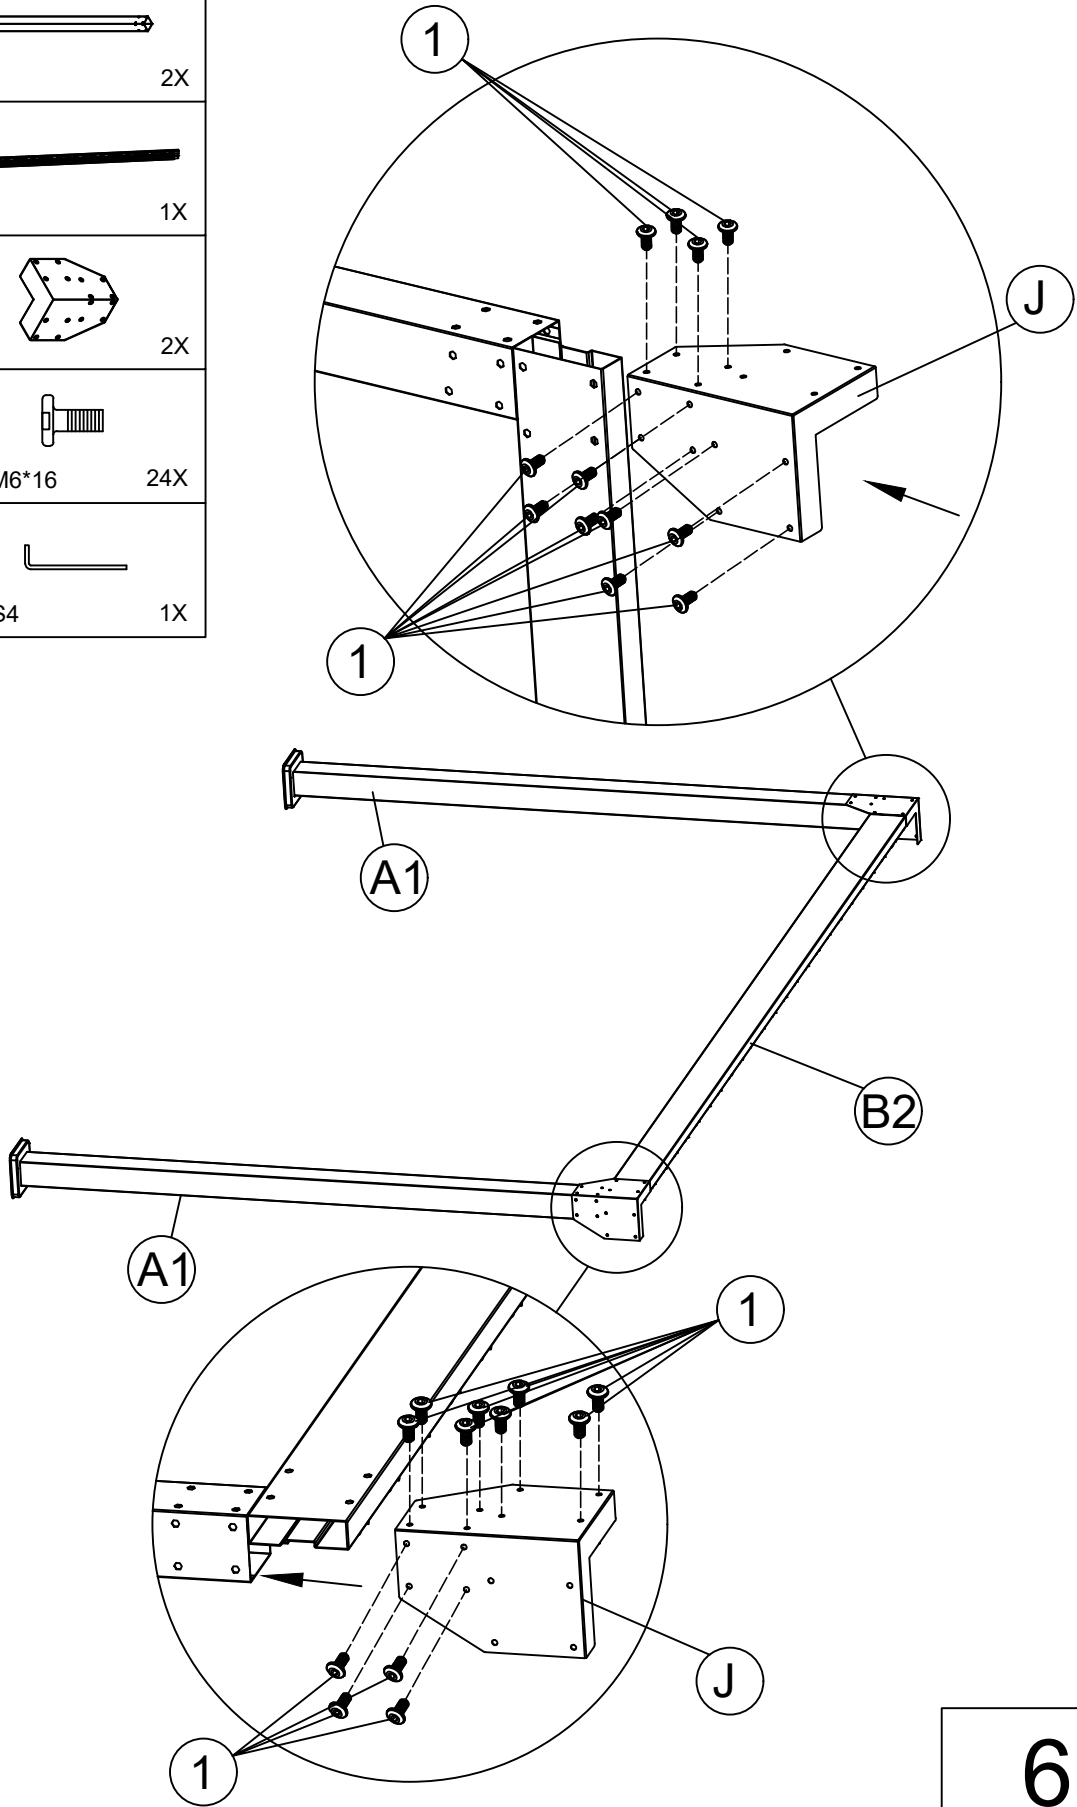

1. the assembly should be carried out on a flat field of at least 5 meters *5 meters, and padded with soft protective pads to prevent scratches on the surface of the parts!
2. Check the number of parts against the parts list after unpacking;
3. the pressure resistance is 40kg per square, such as snow, ice and other extreme weather, the weight exceeds this value, must make the louver in the open state in advance;
4. After the louver is closed, do not turn the handle too hard to avoid damage to the internal mechanism.

1

	
Ⓐ1	3X
	
Ⓘ	3X

	
Ⓚ	3X
	
② M6*16	12X
	
⑬ S4	1X

2

	(A2)	1X
	(I)	1X
	(L)	1X
	(7) M6*40	1X
	(9) 6	1X
	(13) S4	1X

	(K)	1X
	(2) M6*16	4X
	(13) S4	1X

3

	
Ⓐ2	1X
	
Ⓑ1	1X
	
ⓓ M6*14	1X
	
ⓔ14 S5	1X

4

	(A1)	1X
	(J)	2X
	(1) M6*16	24X
	(13) S4	1X

5

	(A1)	2X
	(B2)	1X
	(J)	2X
	(1) M6*16	24X
	(13) S4	1X

6

	C1	2X
	① M6*16	16X
	⑬ S4	1X

7

⑪ M8*60 16X