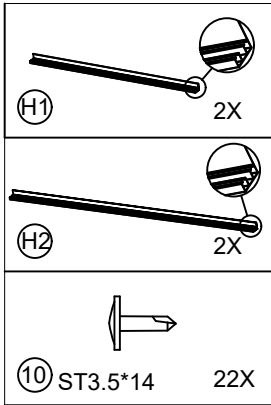

9

		23X
	6 M5*8	92X
	8 M5	92X
	12 8	2X

10

	
ⓓ	1X
	
⑤ M5*10	4X
	
⑧ M5	4X
	
⑫ 8	2X

11

	
ⓓ	1X
	
ⓐ M5*8	4X
	
ⓐ M5	4X
	
ⓐ 8	2X

12

Usage method

1. Facing the handle , turn clockwise to close the top louver;
2. Facing the handle, turn counterclockwise to open the top louver.

⑩

14

(N)

112X

(M)

8X

(M)