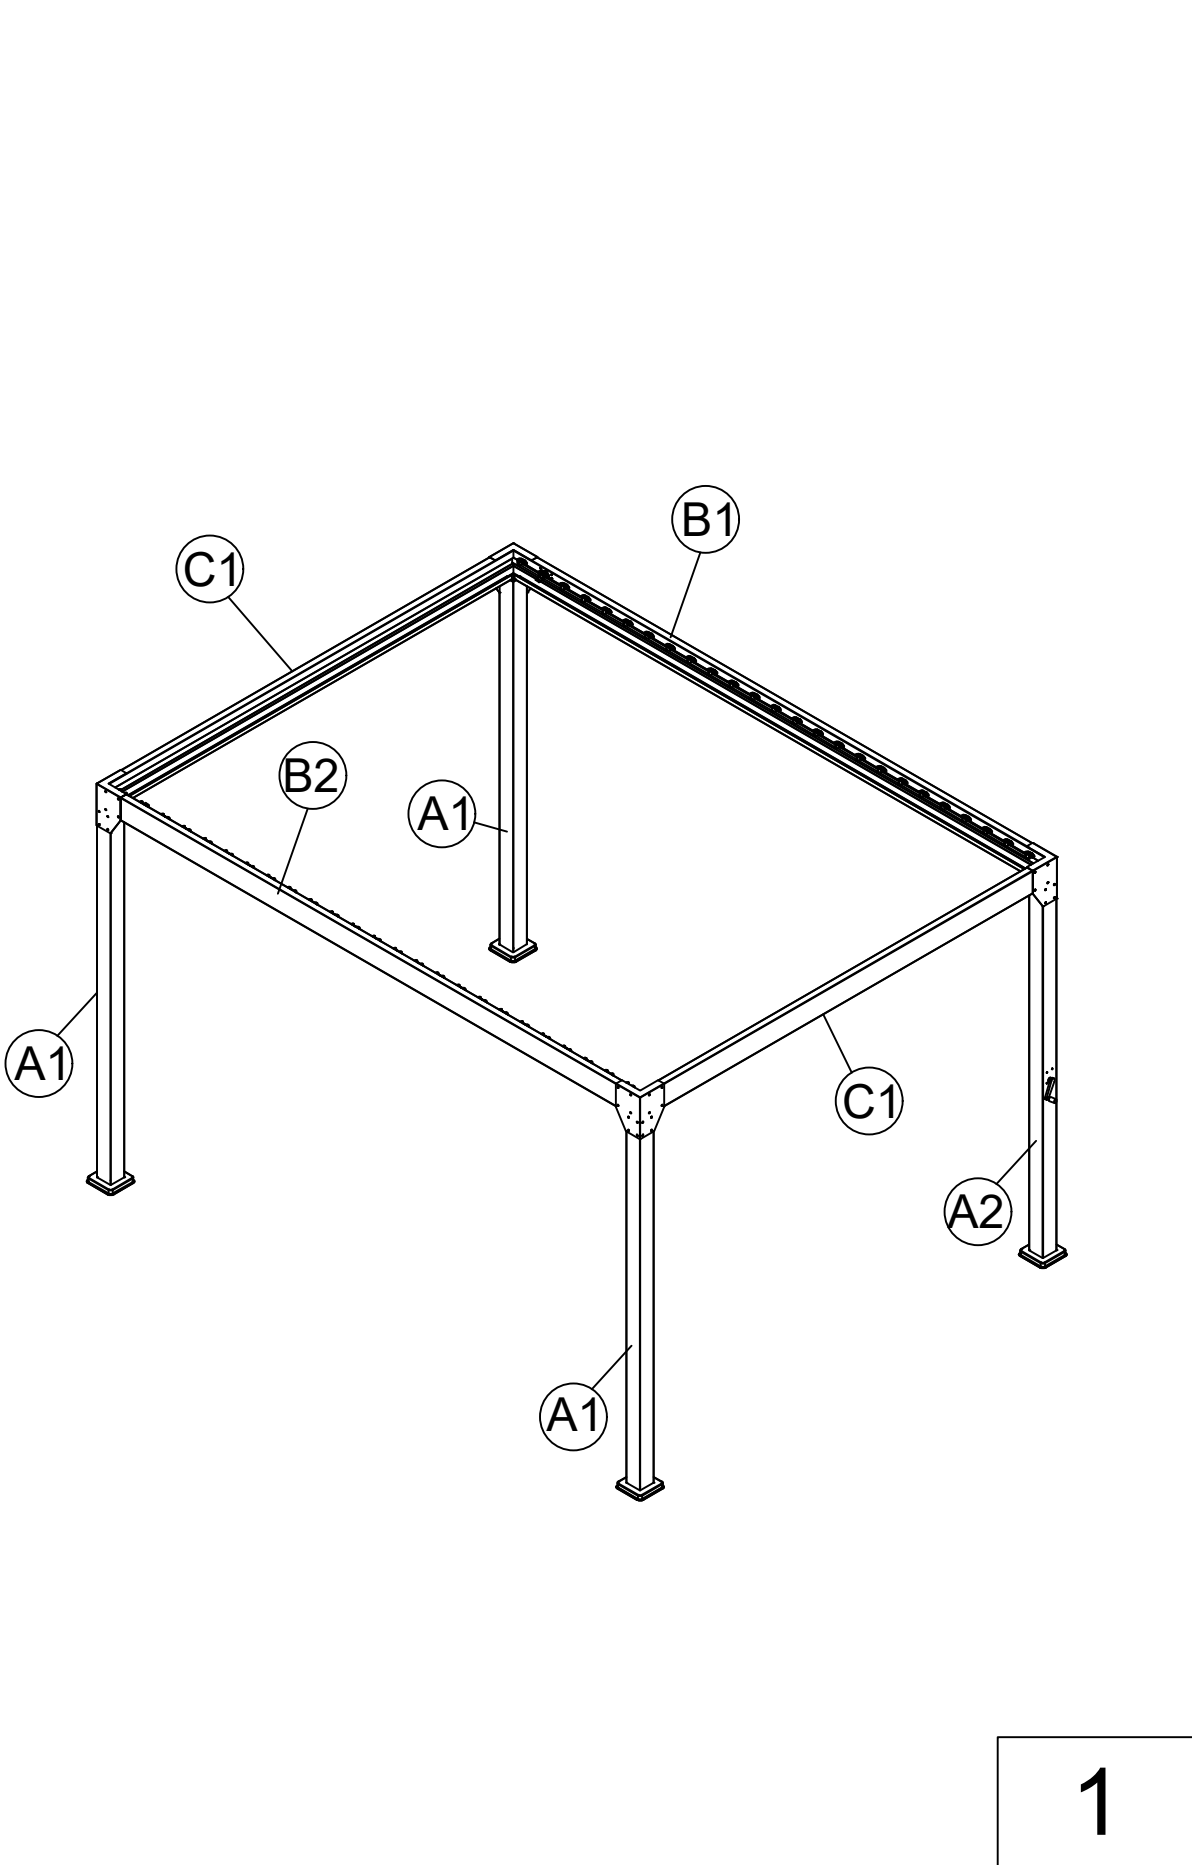

CosyLifeStyle[®]

Manual
for
Pergola Gazebo Monterey
3x4m

3x4

(A1) 3X

(A2) 1X

(B1) 1X

(B2) 1X

(C1) 2X

1. the assembly should be carried out on a flat field of at least 5 meters *5 meters, and padded with soft protective pads to prevent scratches on the surface of the parts!
2. Check the number of parts against the parts list after unpacking;
3. the pressure resistance is 40kg per square, such as snow, ice and other extreme weather, the weight exceeds this value, must make the louver in the open state in advance;
4. After the louver is closed, do not turn the handle too hard to avoid damage to the internal mechanism.