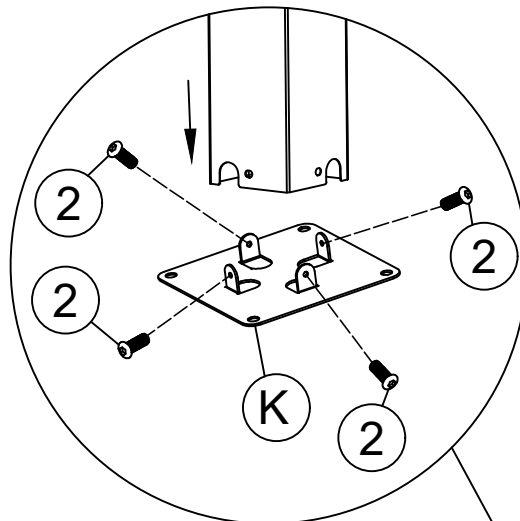

1. the assembly should be carried out on a flat field of at least 5 meters *5 meters, and padded with soft protective pads to prevent scratches on the surface of the parts!
2. Check the number of parts against the parts list after unpacking;
3. the pressure resistance is 40kg per square, such as snow, ice and other extreme weather, the weight exceeds this value, must make the louver in the open state in advance;
4. After the louver is closed, do not turn the handle too hard to avoid damage to the internal mechanism.

1

	
Ⓐ1	3X
	
Ⓘ	3X

	
Ⓚ	3X
	
② M6*16	12X
	
⑬ S4	1X

2

	(A2)	1X
	(I)	1X
	(L)	1X
	(7) M6*40	1X
	(9) 6	1X
	(13) S4	1X

	(K)	1X
	(2) M6*16	4X
	(13) S4	1X

3

	
Ⓐ2	1X
	
Ⓑ1	1X
	
ⓓ M6*14	1X
	
ⓔ14 S5	1X

4

	(A1)	1X
	(J)	2X
	(1) M6*16	24X
	(13) S4	1X

5

	(A1)	2X
	(B2)	1X
	(J)	2X
	(1) M6*16	24X
	(13) S4	1X

6

	C1	2X
	① M6*16	16X
	⑬ S4	1X

7

⑪ M8*60 16X