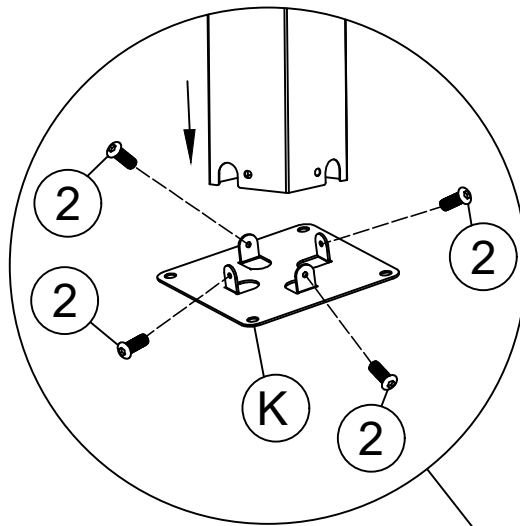

1. the assembly should be carried out on a flat field of at least 5 meters *5 meters, and padded with soft protective pads to prevent scratches on the surface of the parts!
2. Check the number of parts against the parts list after unpacking;
3. the pressure resistance is 40kg per square, such as snow, ice and other extreme weather, the weight exceeds this value, must make the louver in the open state in advance;
4. After the louver is closed, do not turn the handle too hard to avoid damage to the internal mechanism.

1

	
Ⓐ1	3X
	
Ⓘ	3X

	
Ⓚ	3X
	
② M6*16	12X
	
⑬ S4	1X

2

	(A2)	1X
	(I)	1X
	(L)	1X
	(7) M6*40	1X
	(9) 6	1X
	(13) S4	1X

	(K)	1X
	(2) M6*16	4X
	(13) S4	1X

3

	
Ⓐ2	1X
	
Ⓑ1	1X
	
ⓓ M6*14	1X
	
ⓔ14 S5	1X

4

	(A1)	1X
	(J)	2X
	(1) M6*16	24X
	(13) S4	1X

5

	(A1)	2X
	(B2)	1X
	(J)	2X
	(1) M6*16	24X
	(13) S4	1X

6

	C1	2X
	① M6*16	16X
	⑬ S4	1X

7

⑪ M8*60 16X