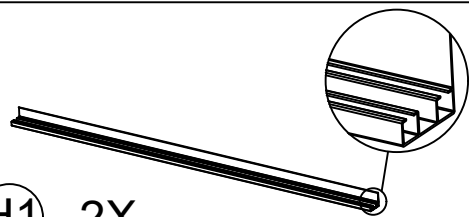

CosyLifeStyle[®]

Manual
for
Pergola Gazebo Monterey
3x4m

3x4

(A1) 3X

(A2) 1X

(B1) 1X

(B2) 1X

(C1) 2X

(D) 25X

(E) 1X

(F) 4X

(G) 4X

(H1) 2X

(H2) 2X

(I) 4X

NOTICE

1. the assembly should be carried out on a flat field of at least 5 meters *5 meters, and padded with soft protective pads to prevent scratches on the surface of the parts!
2. Check the number of parts against the parts list after unpacking;
3. the pressure resistance is 40kg per square, such as snow, ice and other extreme weather, the weight exceeds this value, must make the louver in the open state in advance;
4. After the louver is closed, do not turn the handle too hard to avoid damage to the internal mechanism.