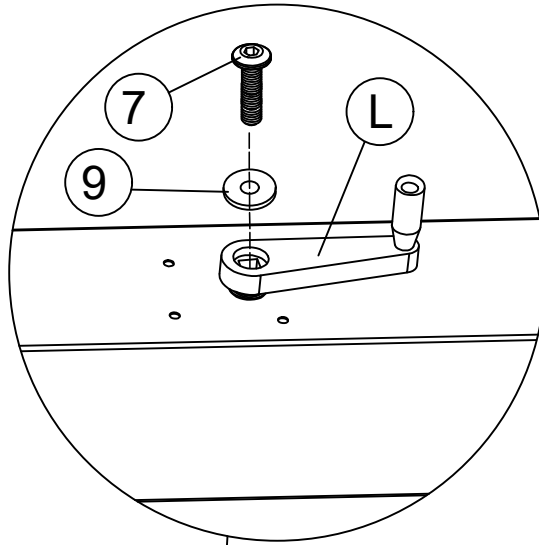

1. the assembly should be carried out on a flat field of at least 5 meters *5 meters, and padded with soft protective pads to prevent scratches on the surface of the parts!
2. Check the number of parts against the parts list after unpacking;
3. the pressure resistance is 40kg per square, such as snow, ice and other extreme weather, the weight exceeds this value, must make the louver in the open state in advance;
4. After the louver is closed, do not turn the handle too hard to avoid damage to the internal mechanism.

1

	
Ⓐ1	3X
	
Ⓘ	3X

	
Ⓚ	3X
	
② M6*16	12X
	
⑬ S4	1X

2

	(A2)	1X
	(I)	1X
	(L)	1X
	(7) M6*40	1X
	(9) 6	1X
	(13) S4	1X

	(K)	1X
	(2) M6*16	4X
	(13) S4	1X

3

	
Ⓐ2	1X
	
Ⓑ1	1X
	
ⓓ M6*14	1X
	
ⓔ14 S5	1X

4

	(A1)	1X
	(J)	2X
	(1) M6*16	24X
	(13) S4	1X

5

	(A1)	2X
	(B2)	1X
	(J)	2X
	(1) M6*16	24X
	(13) S4	1X

6

	C1	2X
	① M6*16	16X
	⑬ S4	1X

7

⑪ M8*60 16X