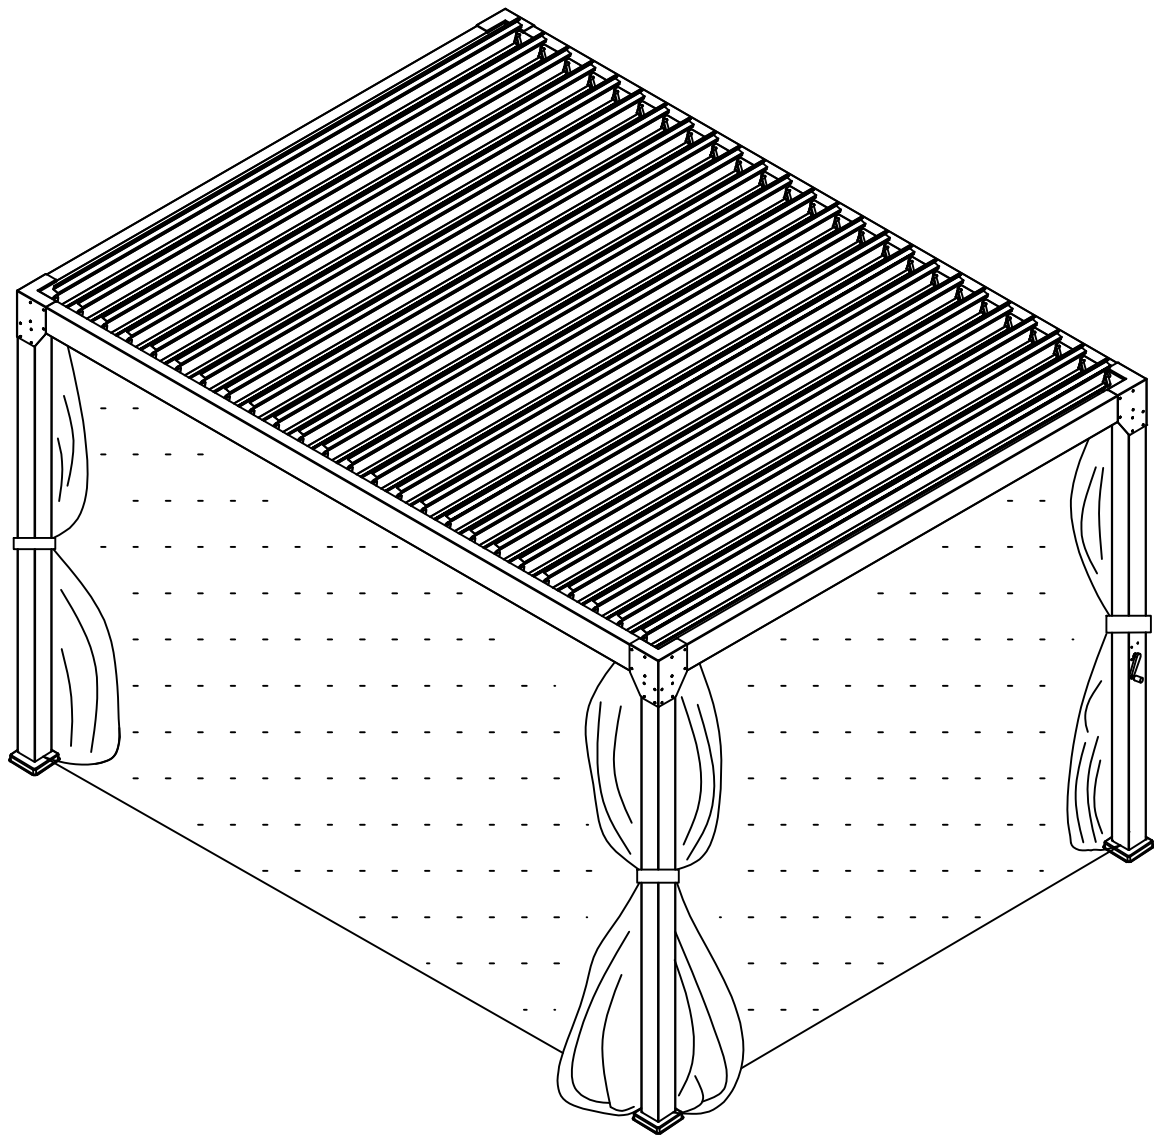

CosyLifeStyle[®]

Manual
for
Pergola Gazebo Monterey
3x4m

3x4

(A1) 3X

(A2) 1X

(B1) 1X

(B2) 1X

(C1) 2X

1. the assembly should be carried out on a flat field of at least 5 meters *5 meters, and padded with soft protective pads to prevent scratches on the surface of the parts!
2. Check the number of parts against the parts list after unpacking;
3. the pressure resistance is 40kg per square, such as snow, ice and other extreme weather, the weight exceeds this value, must make the louver in the open state in advance;
4. After the louver is closed, do not turn the handle too hard to avoid damage to the internal mechanism.