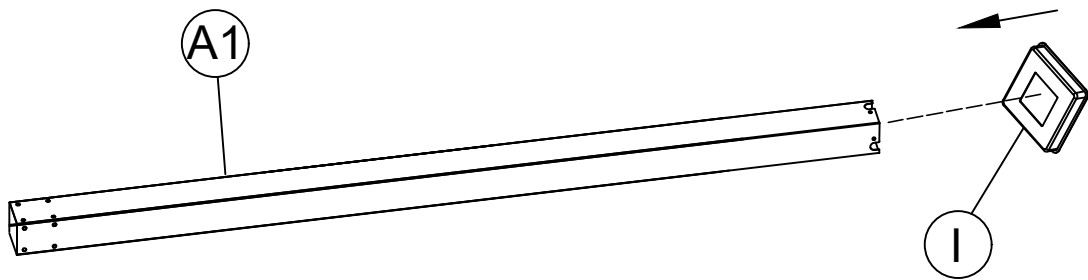

Ⓐ1	3X
Ⓘ	3X

Ⓚ	3X
② M6*16	12X
⑬ S4	1X

2