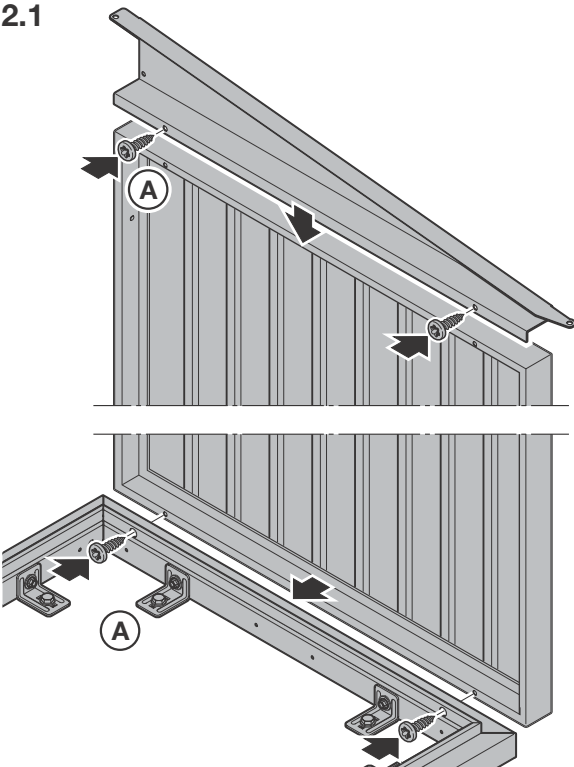

DANCOVER[®]

.com

Manual
for
Wood Storage Elegant Typ2
1,81x1,03x1,98m

IV

2

2.1

2.2

3a

3a.1

3a.1

3b

3b.1

3b.2

3b.3

a = b

1