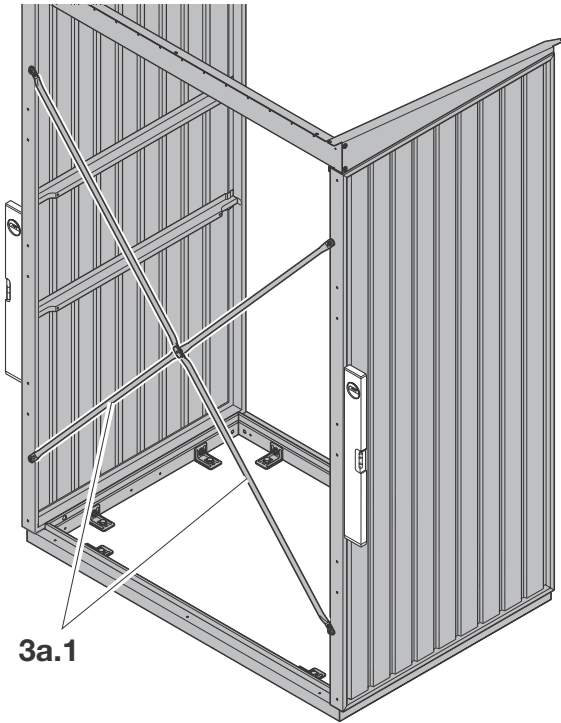

DANCOVER[®]

.com

Manual
for
Wood Storage Elegant Typ2
1,81x1,03x1,98m

IV

2

2.1

2.2

3a

3a.1

3a.1

3b

3b.1

3b.2

3b.3

a = b

1