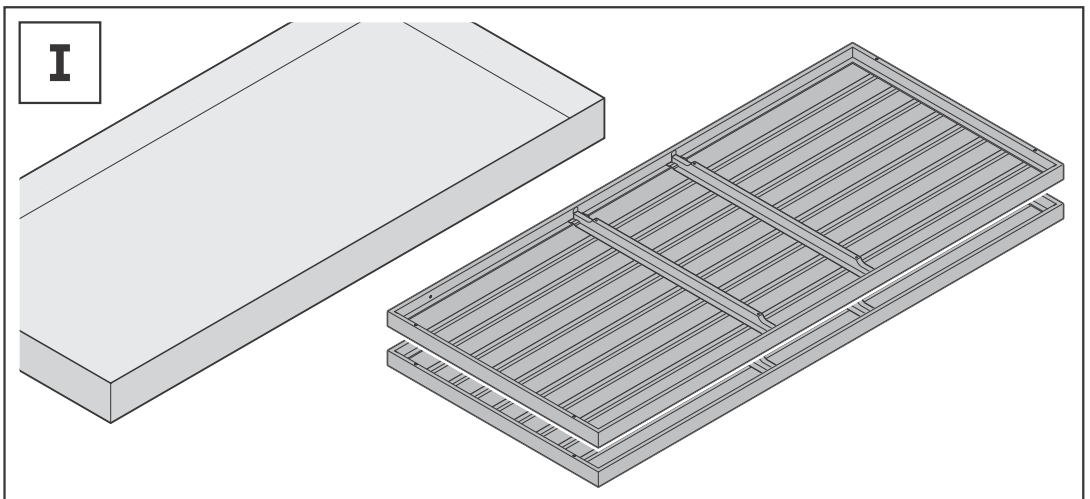

DANCOVER[®]

.com

Manual
for
Wood Storage Elegant Typ2
1,81x1,03x1,98m

IV

2

2.1

2.2

3a

3a.1

3a.1

3b

3b.1

3b.2

3b.3

a = b

1