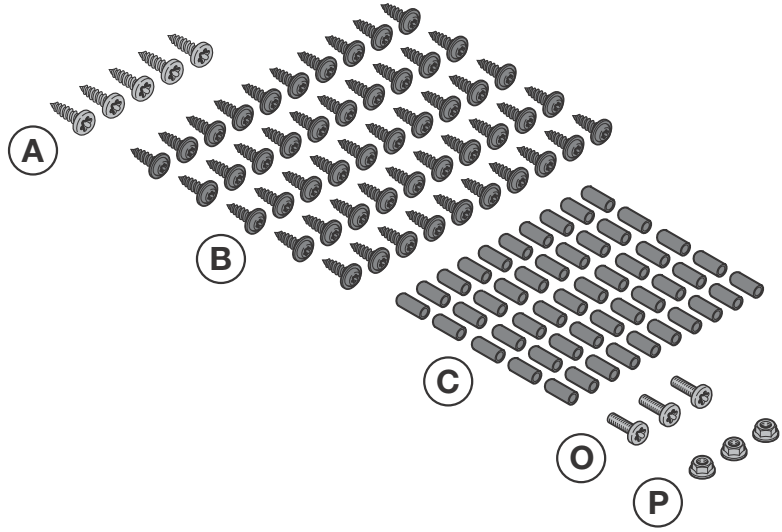

DANCOVER[®]

.com

Manual
for
Wood Storage Elegant Typ2
1,81x1,03x1,98m

IV

2

2.1

2.2

3a

3a.1

3a.1

3b

3b.1

3b.2

3b.3

a = b

1

2

4

4.2

4.1
4.2

4.1

4.2

5

5.1