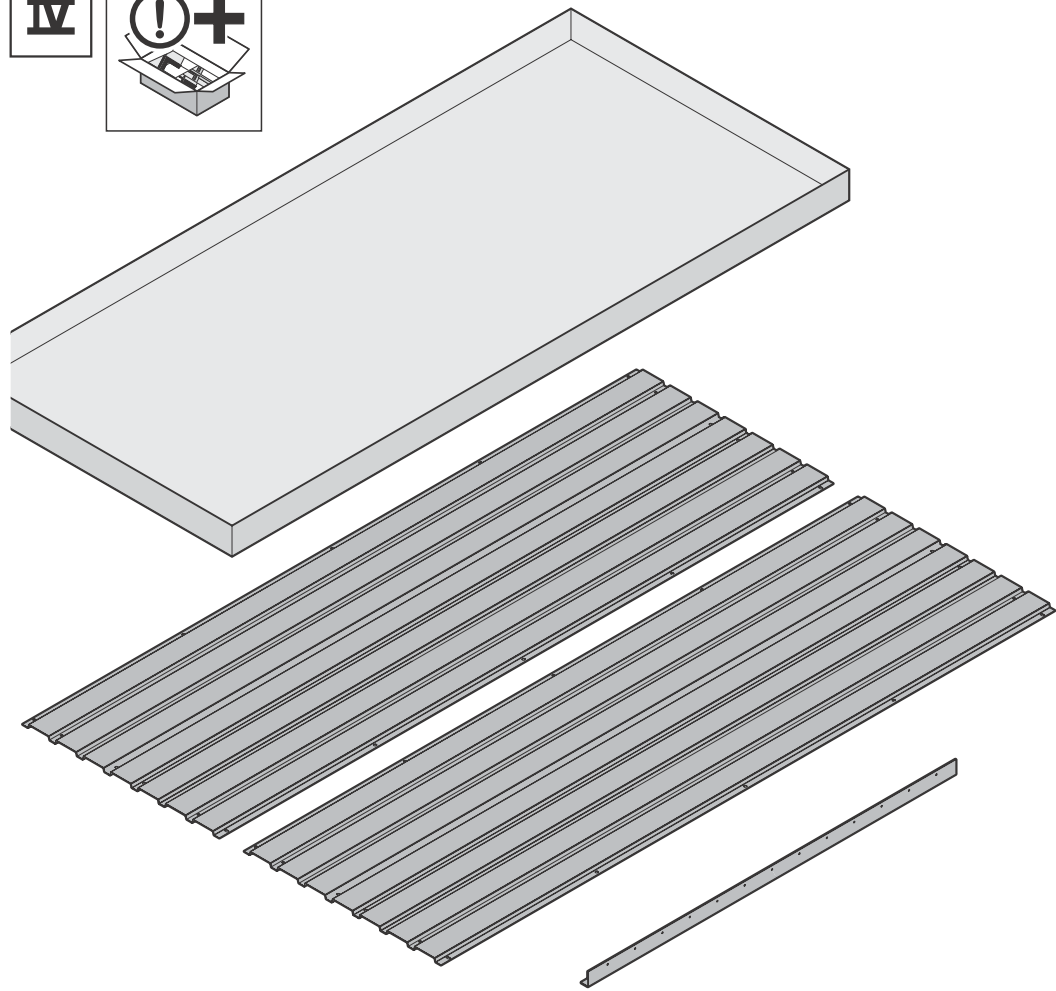

DANCOVER[®]

.com

Manual
for
Wood Storage Elegant Typ2
1,81x1,03x1,98m

IV

2

2.1

2.2

3a

3a.1

3a.1

3b

3b.1

3b.2

3b.3

a = b

1