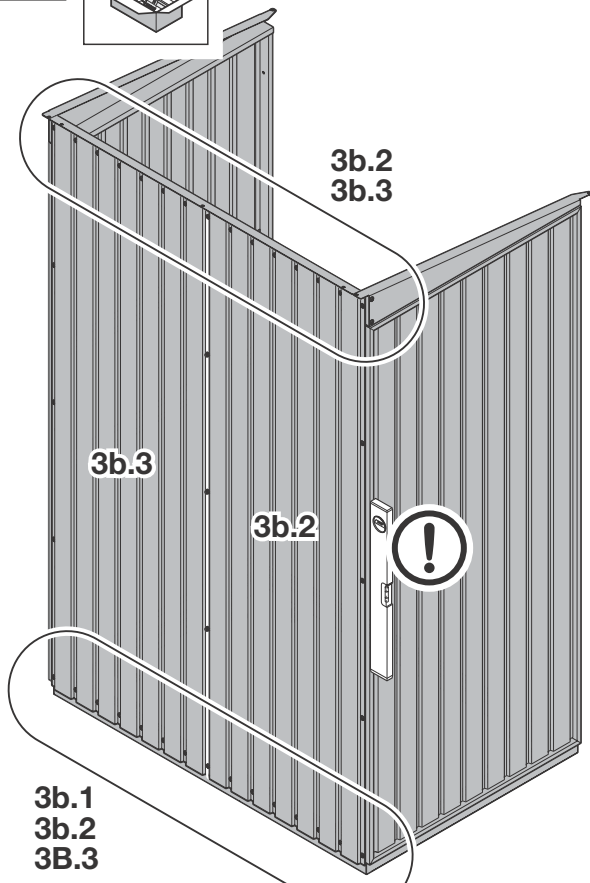

DANCOVER[®]

.com

Manual
for
Wood Storage Elegant Typ2
1,81x1,03x1,98m

IV

2

2.1

2.2

3a

3a.1

3a.1

3b

3b.1

3b.2

3b.3

a = b

1