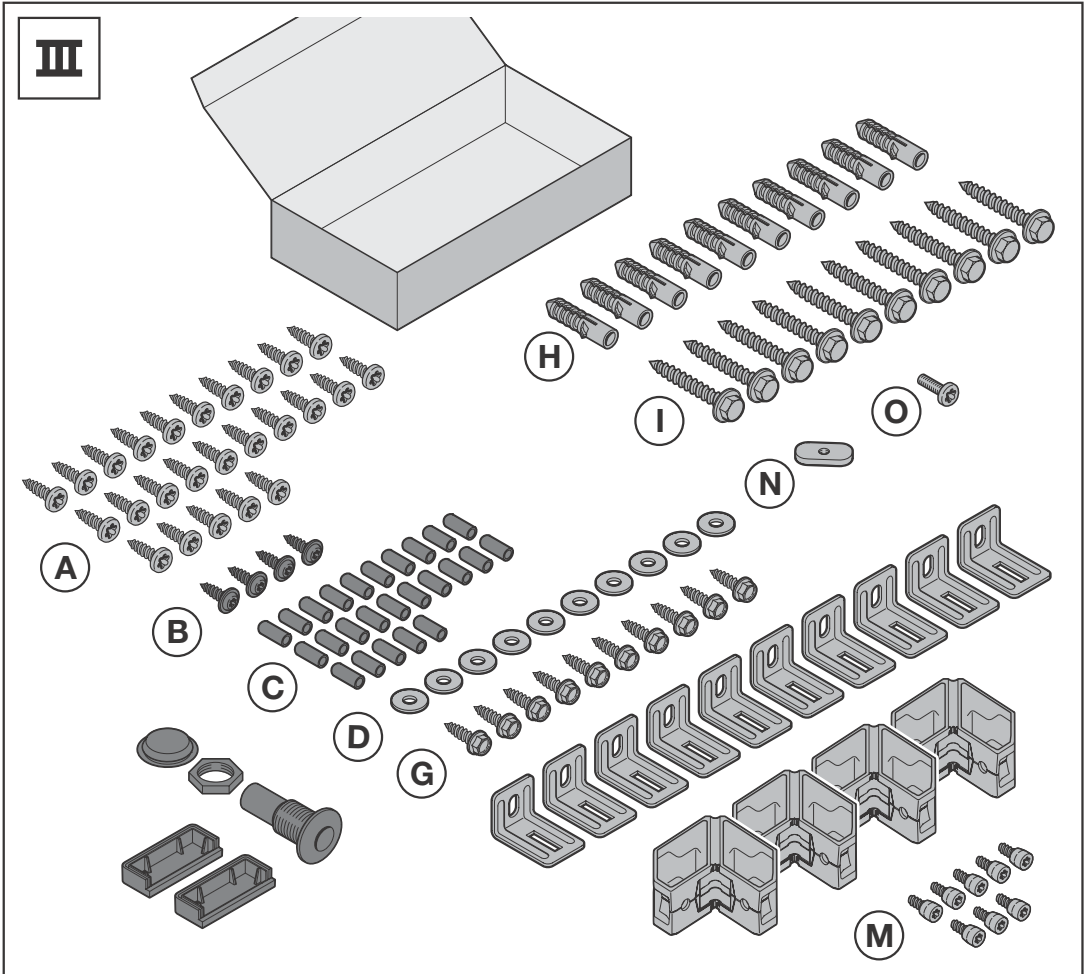

DANCOVER[®]

.com

Manual
for
Wood Storage Elegant Typ2
1,81x1,03x1,98m

IV

2

2.1

2.2

3a

3a.1

3a.1

3b

3b.1

3b.2

3b.3

a = b

1

2

4

4.2

4.1
4.2

4.1

4.2

5

5.1