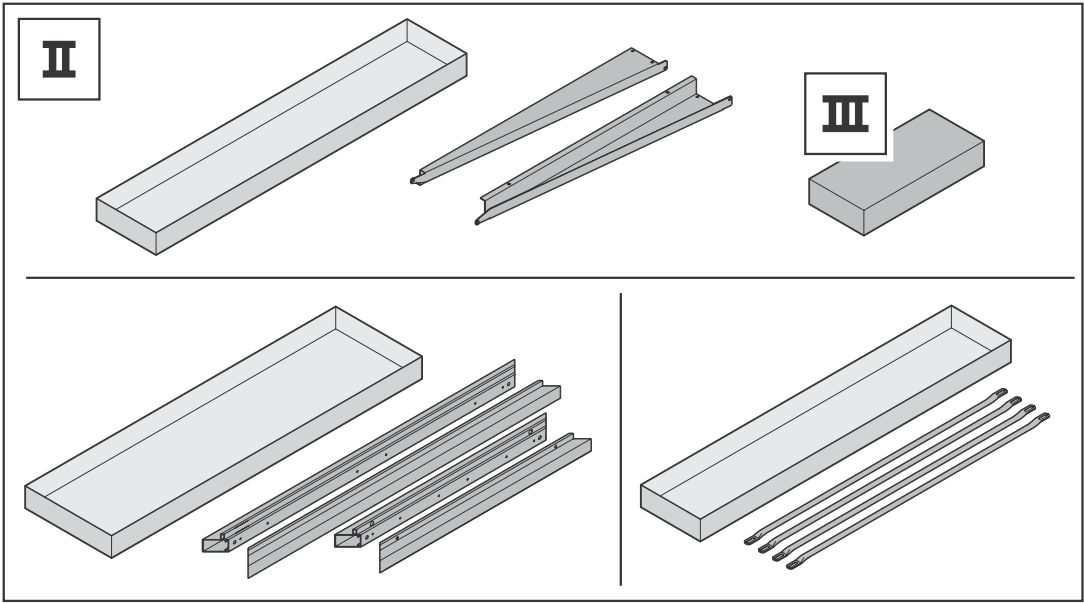

DANCOVER[®]

.com

Manual
for
Wood Storage Elegant Typ2
1,81x1,03x1,98m

IV

2

2.1

2.2

3a

3a.1

3a.1

3b

3b.1

3b.2

3b.3

a = b

1