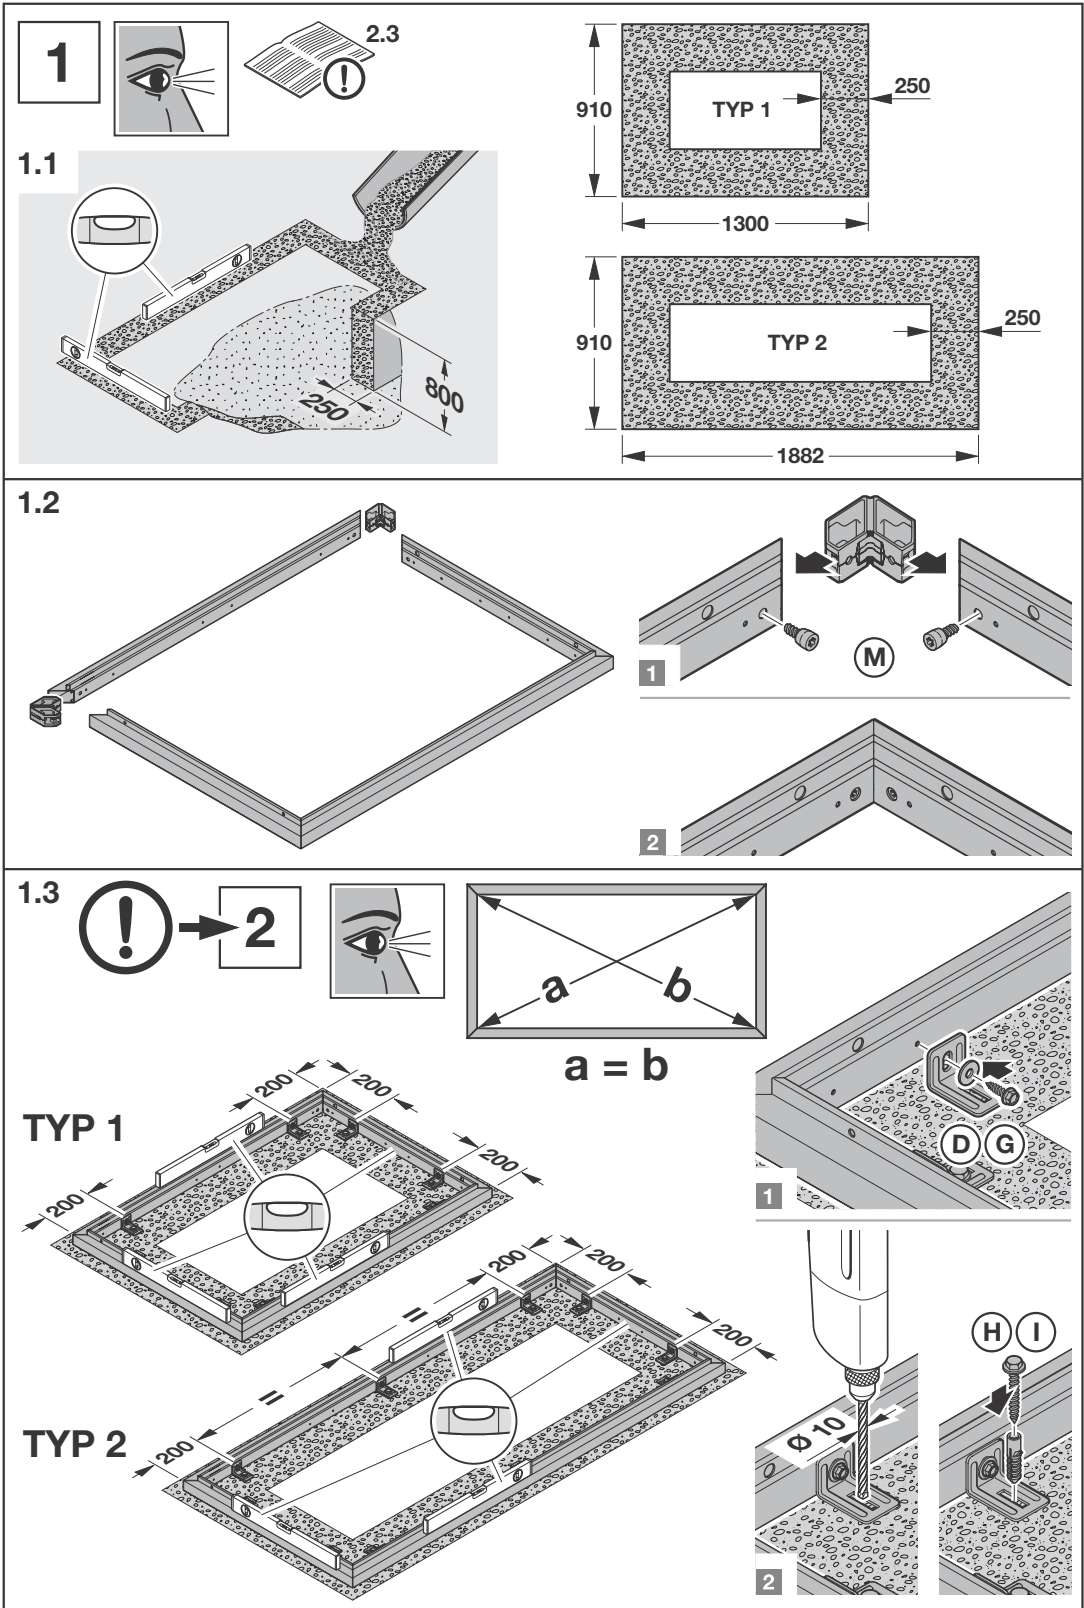

DANCOVER[®]

.com

Manual
for
Wood Storage Elegant Typ2
1,81x1,03x1,98m

IV

2

2.1

2.2

3a

3a.1

3a.1

3b

3b.1

3b.2

3b.3

a = b

1

2

4

4.2

4.1
4.2

4.1

4.2

5

5.1