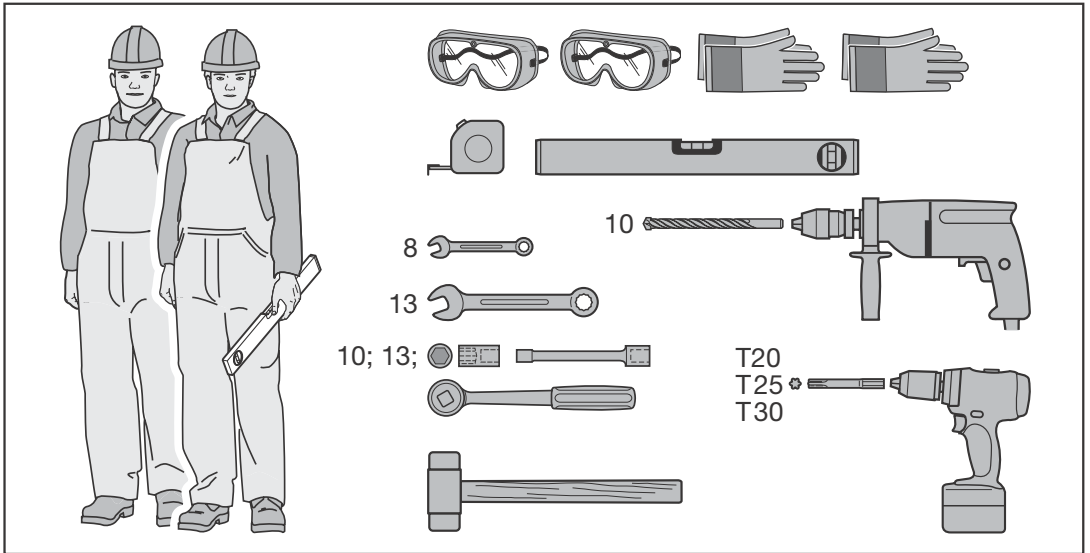

DANCOVER[®]

.com

Manual
for
Wood Storage Elegant Typ2
1,81x1,03x1,98m

IV

2

2.1

2.2

3a