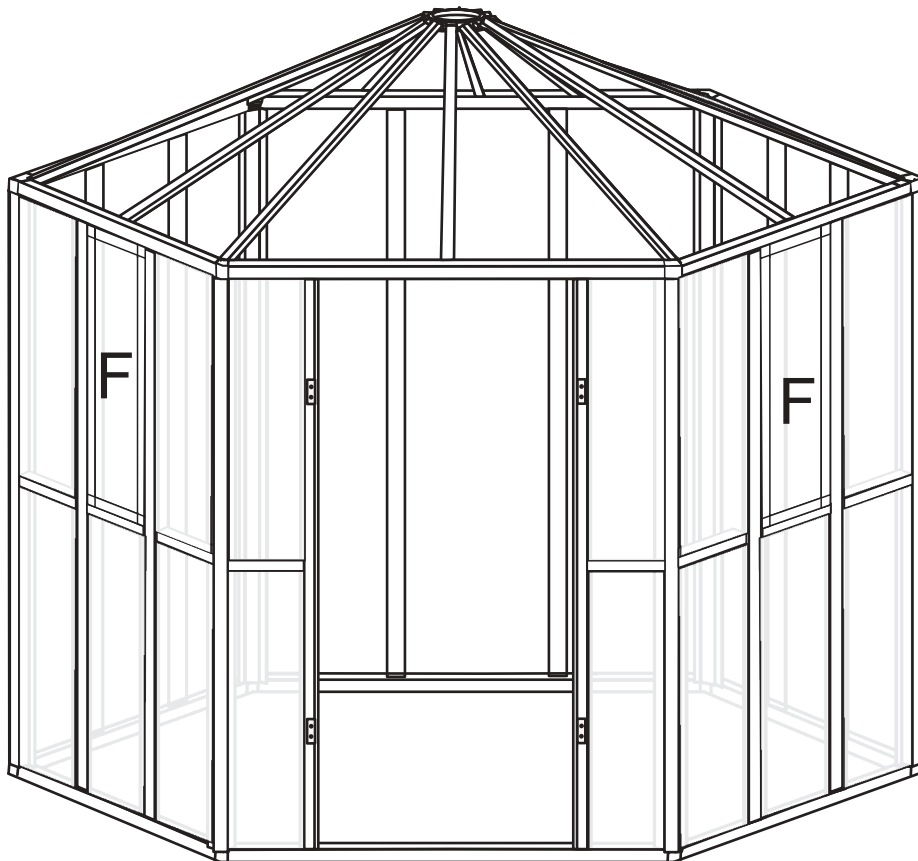

CosyLifeStyle[®]

Manual
for
Orangery Hexagonal
3,12x3,6x2,42m

Twin Wall Aluminum Frame Greenhouse

Aluminum Parts:

No.	Picture	Qty.	Size	No.	Picture	Qty.	Size
1		6	173	8		6	161.5
2		10	173	9		3	175
3		1	173	9A		1	175
4		1	173	9B		2	175
5		2	175	10A		1	166.8
5A		2	175	10B		1	166.8
5B		2	175	11A		1	166.8
6		5	175	11B		1	166.8
6A		1	175	12		4	43.6
7		6	183	13		2	43.6

Hardware :

No.	Picture	Qty.	Size	No.	Picture	Qty.	Size
37		16	M6*7	54		1	
42		146	M6*12	55		2	
52		2					
53		2					

Glass Board :

No.	Picture	Qty.	Size	No.	Picture	Qty.	Size
A		15	86.9*57.7	C		12	103.2*1 56.9*3
A1		13	87.9*57.7	D		12	58*1 57.8*88
B		2	86.9*36	E		4	83.5*44.9
B1		2	87.9*36	F		2	75.5*50.5

Picture	NO.	Qty.
	6	5
	6A	1
	32	6
	42	12

Picture	NO.	Qty.
	1	6

Picture	NO.	Qty.
	9	3
	9A	1
	9B	2
	33	6
	42	12

Picture	NO.	Qty.
	7	6
	8	6
	34	1
	42	12

Picture	NO.	Qty.
	42	6

Picture	NO.	Qty.
	2	10
	3	1
	4	1
	42	24

Picture	NO.	Qty.			
	14	13			
	14A	2			
	14D	2			
	42	34			
	A	15		A1	13
	B	2		B1	2

Picture	NO.	Qty.
	15A	2
	15B	2
	15C	2
	16	4
	F	2
	37	8

Picture	NO.	Qty.
	5	2
	5A	2
	5B	2
	14B	6
	14C	6
	C	12
	D	12
	35	1
	42	42