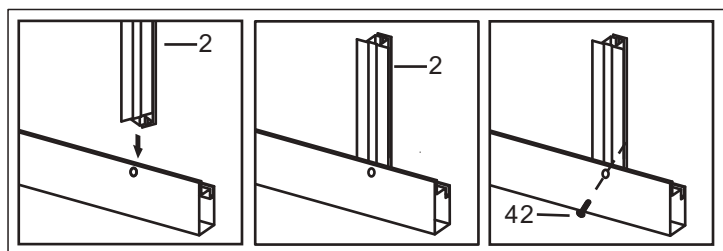

CosyLifeStyle[®]

Manual
for
Orangery Hexagonal
3,12x3,6x2,42m

Twin Wall Aluminum Frame Greenhouse

Aluminum Parts:

No.	Picture	Qty.	Size	No.	Picture	Qty.	Size
1		6	173	8		6	161.5
2		10	173	9		3	175
3		1	173	9A		1	175
4		1	173	9B		2	175
5		2	175	10A		1	166.8
5A		2	175	10B		1	166.8
5B		2	175	11A		1	166.8
6		5	175	11B		1	166.8
6A		1	175	12		4	43.6
7		6	183	13		2	43.6

Hardware :

No.	Picture	Qty.	Size	No.	Picture	Qty.	Size
37		16	M6*7	54		1	
42		146	M6*12	55		2	
52		2					
53		2					

Glass Board :

No.	Picture	Qty.	Size	No.	Picture	Qty.	Size
A		15	86.9*57.7	C		12	103.2*1 56.9*3
A1		13	87.9*57.7	D		12	58*1 57.8*88
B		2	86.9*36	E		4	83.5*44.9
B1		2	87.9*36	F		2	75.5*50.5

Picture	NO.	Qty.
	6	5
	6A	1
	32	6
	42	12

Picture	NO.	Qty.
	1	6

Picture	NO.	Qty.
	9	3
	9A	1
	9B	2
	33	6
	42	12

Picture	NO.	Qty.
	7	6
	8	6
	34	1
	42	12

Picture	NO.	Qty.
	42	6

Picture	NO.	Qty.
	2	10
	3	1
	4	1
	42	24

Picture	NO.	Qty.			
	14	13			
	14A	2			
	14D	2			
	42	34			
	A	15		A1	13
	B	2		B1	2

Picture	NO.	Qty.
	15A	2
	15B	2
	15C	2
	16	4
	F	2
	37	8

Picture	NO.	Qty.
	5	2
	5A	2
	5B	2
	14B	6
	14C	6
	C	12
	D	12
	35	1
	42	42