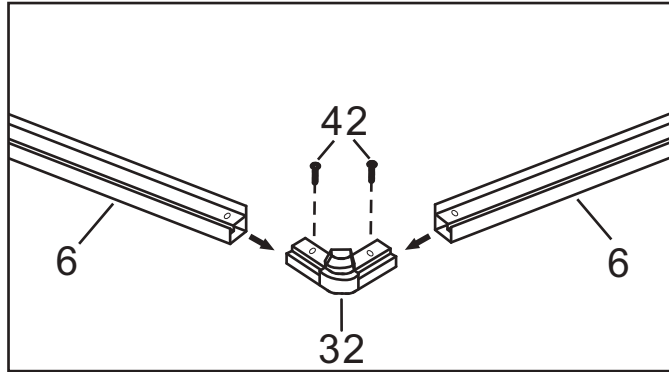

CosyLifeStyle[®]

Manual
for
Orangery Hexagonal
3,12x3,6x2,42m

Twin Wall Aluminum Frame Greenhouse

Aluminum Parts:

No.	Picture	Qty.	Size	No.	Picture	Qty.	Size
1		6	173	8		6	161.5
2		10	173	9		3	175
3		1	173	9A		1	175
4		1	173	9B		2	175
5		2	175	10A		1	166.8
5A		2	175	10B		1	166.8
5B		2	175	11A		1	166.8
6		5	175	11B		1	166.8
6A		1	175	12		4	43.6
7		6	183	13		2	43.6

Aluminum Parts:

No.	Picture	Qty.	Size	No.	Picture	Qty.	Size
14		13	56.4	15A		2	49.1
14A		2	34.6	15B		2	49.1
14B		6	56.5	15C		2	56.5
14C		6	56.5	16		4	73.9
14D		2	56.4				

Plastic Parts:

No.	Picture	Qty.	Size	No.	Picture	Qty.	Size
32		6		35		1	
33		6		38		2	
34		1					

Hardware :

No.	Picture	Qty.	Size	No.	Picture	Qty.	Size
37		16	M6*7	54		1	
42		146	M6*12	55		2	
52		2					
53		2					

Glass Board :

No.	Picture	Qty.	Size	No.	Picture	Qty.	Size
A		15	86.9*57.7	C		12	103.2*1 56.9*3
A1		13	87.9*57.7	D		12	58*1 57.8*88
B		2	86.9*36	E		4	83.5*44.9
B1		2	87.9*36	F		2	75.5*50.5