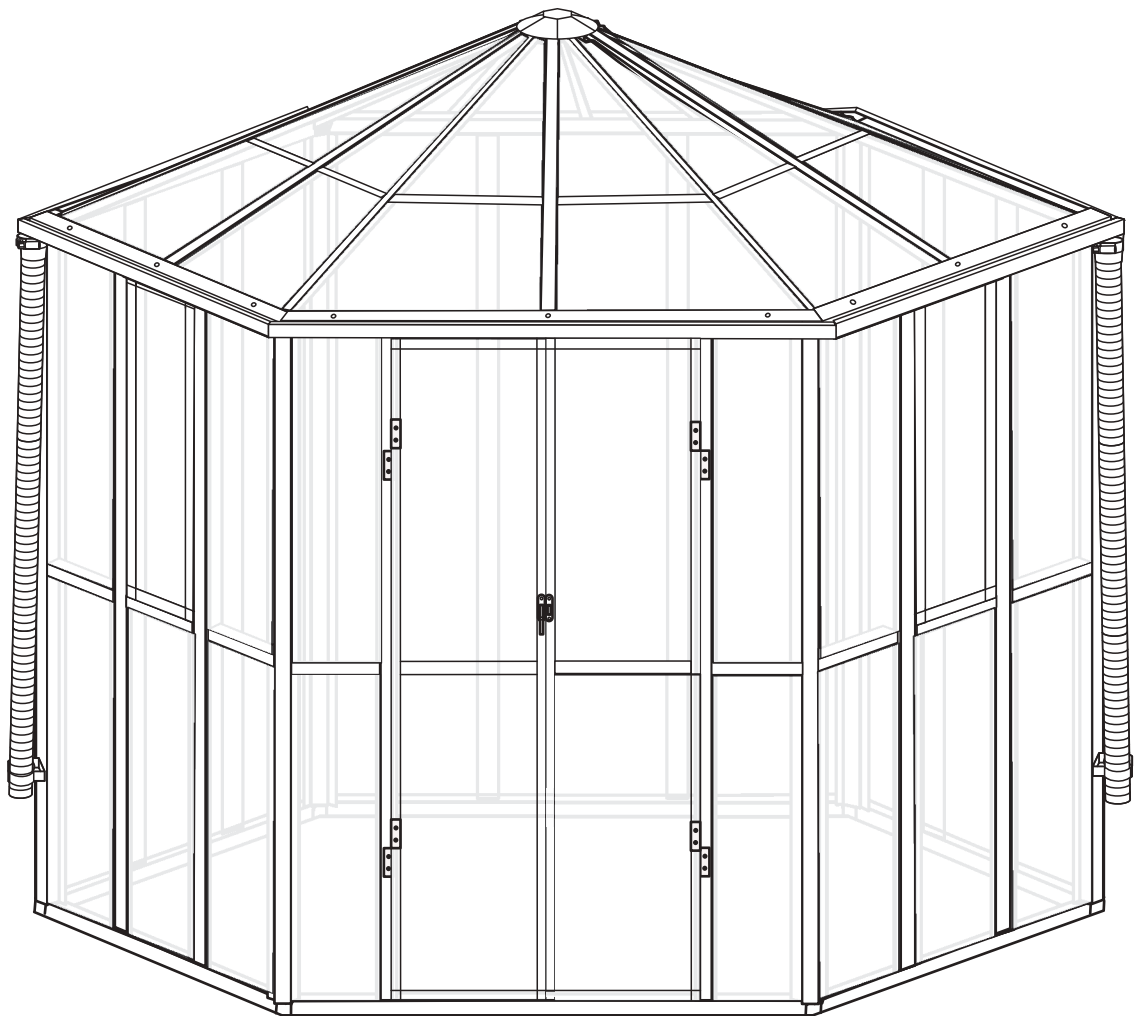

CosyLifeStyle[®]

Manual
for
Orangery Hexagonal
3,12x3,6x2,42m

Twin Wall Aluminum Frame Greenhouse

Aluminum Parts:

No.	Picture	Qty.	Size	No.	Picture	Qty.	Size
1		6	173	8		6	161.5
2		10	173	9		3	175
3		1	173	9A		1	175
4		1	173	9B		2	175
5		2	175	10A		1	166.8
5A		2	175	10B		1	166.8
5B		2	175	11A		1	166.8
6		5	175	11B		1	166.8
6A		1	175	12		4	43.6
7		6	183	13		2	43.6

Aluminum Parts:

No.	Picture	Qty.	Size	No.	Picture	Qty.	Size
14		13	56.4	15A		2	49.1
14A		2	34.6	15B		2	49.1
14B		6	56.5	15C		2	56.5
14C		6	56.5	16		4	73.9
14D		2	56.4				

Plastic Parts:

No.	Picture	Qty.	Size	No.	Picture	Qty.	Size
32		6		35		1	
33		6		38		2	
34		1					

Hardware :

No.	Picture	Qty.	Size	No.	Picture	Qty.	Size
37		16	M6*7	54		1	
42		146	M6*12	55		2	
52		2					
53		2					

Glass Board :

No.	Picture	Qty.	Size	No.	Picture	Qty.	Size
A		15	86.9*57.7	C		12	103.2*1 56.9*3
A1		13	87.9*57.7	D		12	58*1 57.8*88
B		2	86.9*36	E		4	83.5*44.9
B1		2	87.9*36	F		2	75.5*50.5