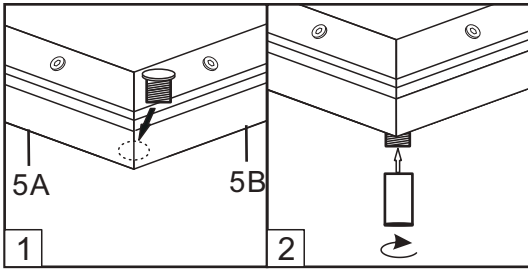

CosyLifeStyle[®]

Manual
for
Orangery Hexagonal
3,12x3,6x2,42m

Twin Wall Aluminum Frame Greenhouse

Aluminum Parts:

No.	Picture	Qty.	Size	No.	Picture	Qty.	Size
1		6	173	8		6	161.5
2		10	173	9		3	175
3		1	173	9A		1	175
4		1	173	9B		2	175
5		2	175	10A		1	166.8
5A		2	175	10B		1	166.8
5B		2	175	11A		1	166.8
6		5	175	11B		1	166.8
6A		1	175	12		4	43.6
7		6	183	13		2	43.6

Hardware :

No.	Picture	Qty.	Size	No.	Picture	Qty.	Size
37		16	M6*7	54		1	
42		146	M6*12	55		2	
52		2					
53		2					

Glass Board :

No.	Picture	Qty.	Size	No.	Picture	Qty.	Size
A		15	86.9*57.7	C		12	103.2*1 56.9*3
A1		13	87.9*57.7	D		12	58*1 57.8*88
B		2	86.9*36	E		4	83.5*44.9
B1		2	87.9*36	F		2	75.5*50.5

Picture	NO.	Qty.
	6	5
	6A	1
	32	6
	42	12

Picture	NO.	Qty.
	1	6

Picture	NO.	Qty.
	9	3
	9A	1
	9B	2
	33	6
	42	12

Picture	NO.	Qty.
	7	6
	8	6
	34	1
	42	12

Picture	NO.	Qty.
	42	6

Picture	NO.	Qty.
	2	10
	3	1
	4	1
	42	24

Picture	NO.	Qty.			
	14	13			
	14A	2			
	14D	2			
	42	34			
	A	15		A1	13
	B	2		B1	2

Picture	NO.	Qty.
	15A	2
	15B	2
	15C	2
	16	4
	F	2
	37	8

Picture	NO.	Qty.
	5	2
	5A	2
	5B	2
	14B	6
	14C	6
	C	12
	D	12
	35	1
	42	42