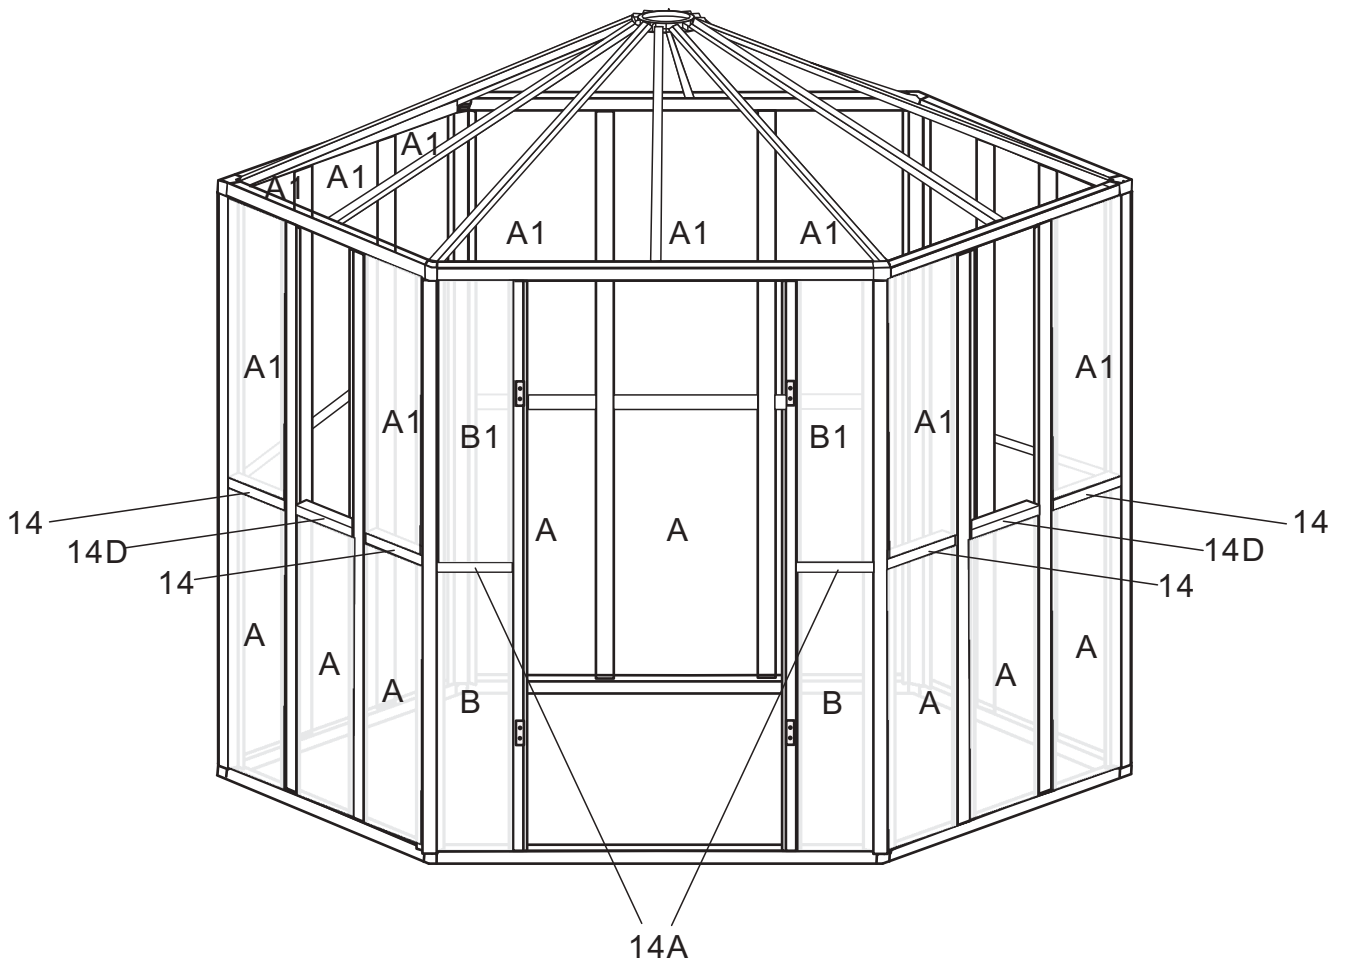

CosyLifeStyle[®]

Manual
for
Orangery Hexagonal
3,12x3,6x2,42m

Twin Wall Aluminum Frame Greenhouse

Aluminum Parts:

No.	Picture	Qty.	Size	No.	Picture	Qty.	Size
1		6	173	8		6	161.5
2		10	173	9		3	175
3		1	173	9A		1	175
4		1	173	9B		2	175
5		2	175	10A		1	166.8
5A		2	175	10B		1	166.8
5B		2	175	11A		1	166.8
6		5	175	11B		1	166.8
6A		1	175	12		4	43.6
7		6	183	13		2	43.6

Hardware :

No.	Picture	Qty.	Size	No.	Picture	Qty.	Size
37		16	M6*7	54		1	
42		146	M6*12	55		2	
52		2					
53		2					

Glass Board :

No.	Picture	Qty.	Size	No.	Picture	Qty.	Size
A		15	86.9*57.7	C		12	103.2*1 56.9*3
A1		13	87.9*57.7	D		12	58*1 57.8*88
B		2	86.9*36	E		4	83.5*44.9
B1		2	87.9*36	F		2	75.5*50.5

Picture	NO.	Qty.
	6	5
	6A	1
	32	6
	42	12

Picture	NO.	Qty.
	1	6

Picture	NO.	Qty.
	9	3
	9A	1
	9B	2
	33	6
	42	12

Picture	NO.	Qty.
	7	6
	8	6
	34	1
	42	12

Picture	NO.	Qty.
	42	6

Picture	NO.	Qty.
	2	10
	3	1
	4	1
	42	24