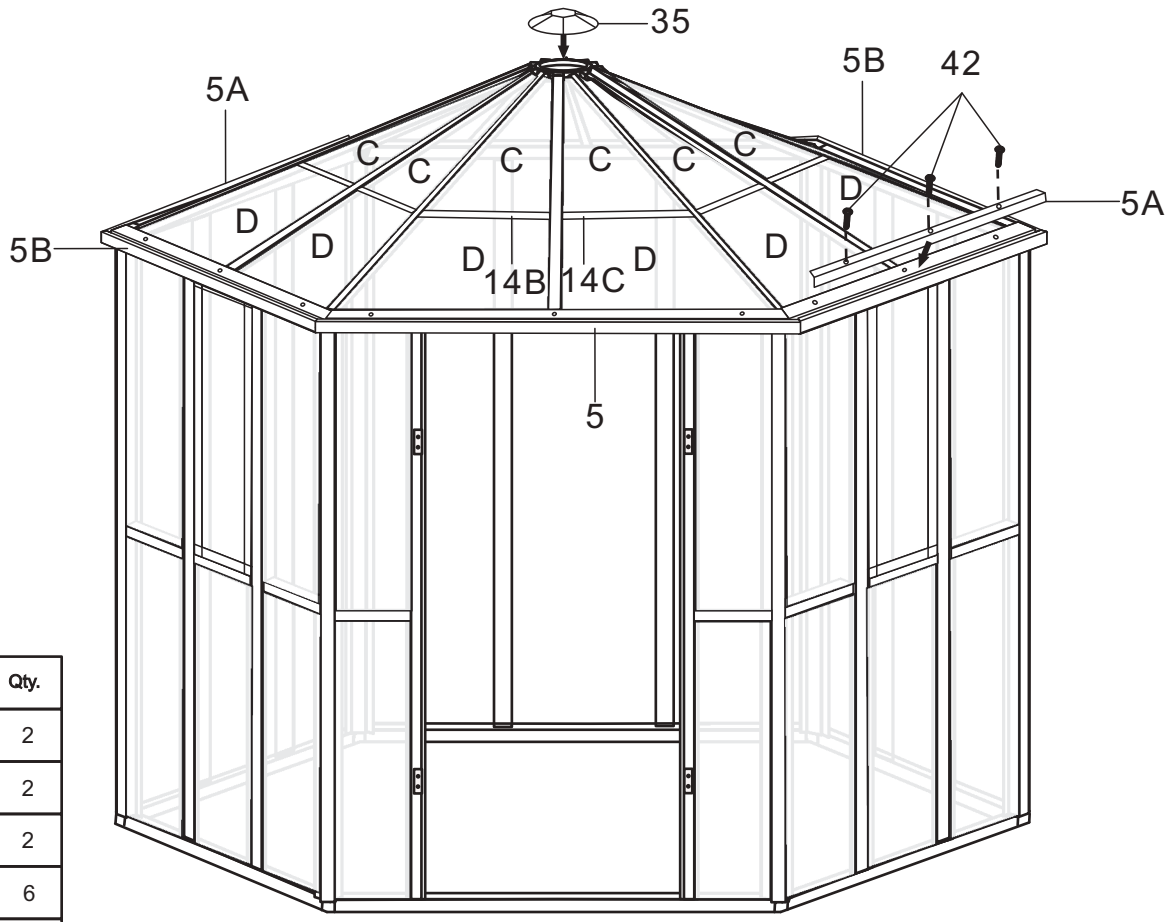

Picture	NO.	Qty.
	5	2
	5A	2
	5B	2
	14B	6
	14C	6
	C	12
	D	12
	35	1
	42	42