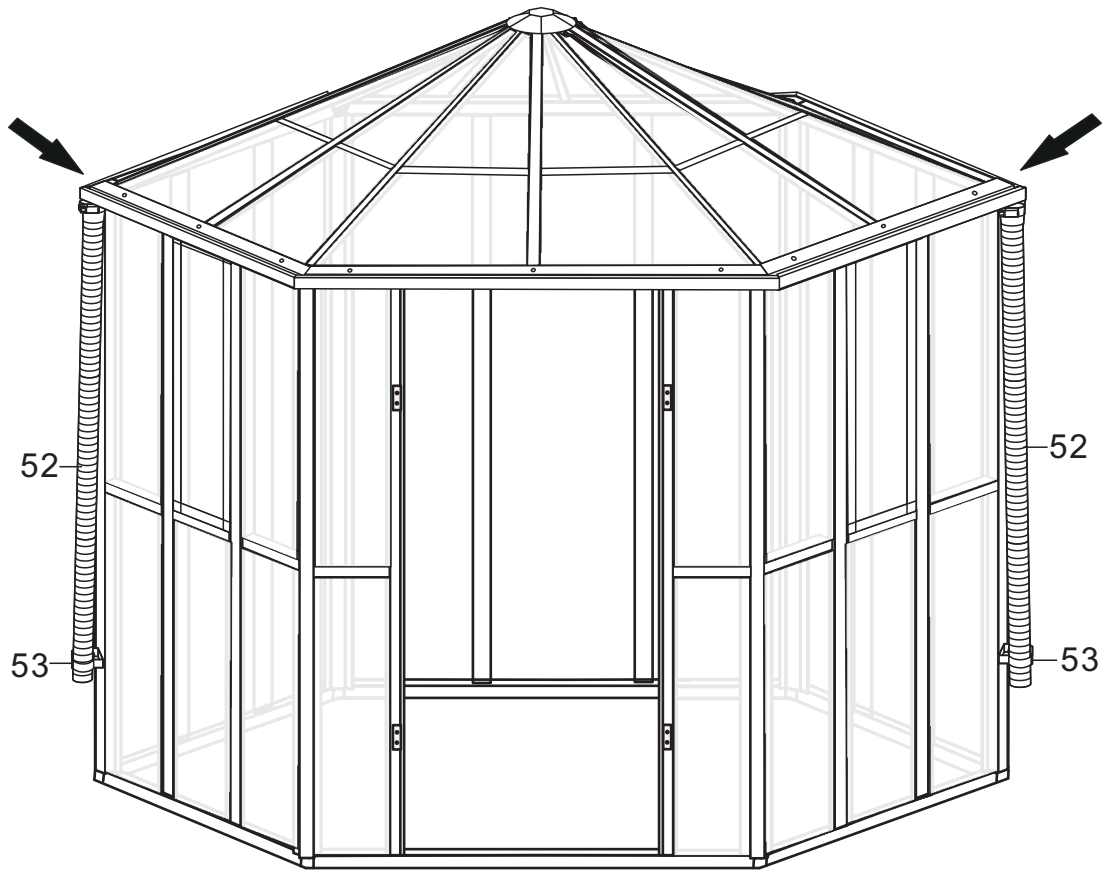

CosyLifeStyle[®]

Manual
for
Orangery Hexagonal
3,12x3,6x2,42m

Twin Wall Aluminum Frame Greenhouse

Aluminum Parts:

No.	Picture	Qty.	Size	No.	Picture	Qty.	Size
1		6	173	8		6	161.5
2		10	173	9		3	175
3		1	173	9A		1	175
4		1	173	9B		2	175
5		2	175	10A		1	166.8
5A		2	175	10B		1	166.8
5B		2	175	11A		1	166.8
6		5	175	11B		1	166.8
6A		1	175	12		4	43.6
7		6	183	13		2	43.6

Hardware :

No.	Picture	Qty.	Size	No.	Picture	Qty.	Size
37		16	M6*7	54		1	
42		146	M6*12	55		2	
52		2					
53		2					

Glass Board :

No.	Picture	Qty.	Size	No.	Picture	Qty.	Size
A		15	86.9*57.7	C		12	103.2*1 56.9*3
A1		13	87.9*57.7	D		12	58*1 57.8*88
B		2	86.9*36	E		4	83.5*44.9
B1		2	87.9*36	F		2	75.5*50.5

Picture	NO.	Qty.
	6	5
	6A	1
	32	6
	42	12

Picture	NO.	Qty.
	1	6

Picture	NO.	Qty.
	9	3
	9A	1
	9B	2
	33	6
	42	12

Picture	NO.	Qty.
	7	6
	8	6
	34	1
	42	12

Picture	NO.	Qty.
	42	6

Picture	NO.	Qty.
	2	10
	3	1
	4	1
	42	24

Picture	NO.	Qty.			
	14	13			
	14A	2			
	14D	2			
	42	34			
	A	15		A1	13
	B	2		B1	2

Picture	NO.	Qty.
	15A	2
	15B	2
	15C	2
	16	4
	F	2
	37	8

Picture	NO.	Qty.
	5	2
	5A	2
	5B	2
	14B	6
	14C	6
	C	12
	D	12
	35	1
	42	42