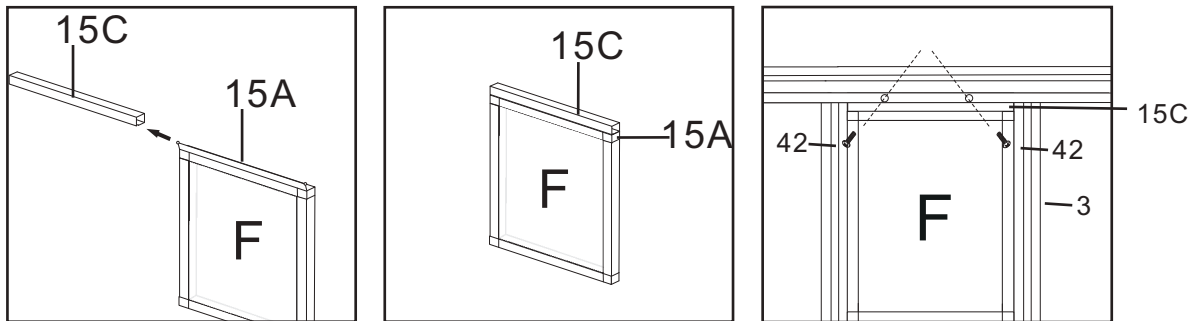

Picture	NO.	Qty.
	15A	2
	15B	2
	15C	2
	16	4
	F	2
	37	8