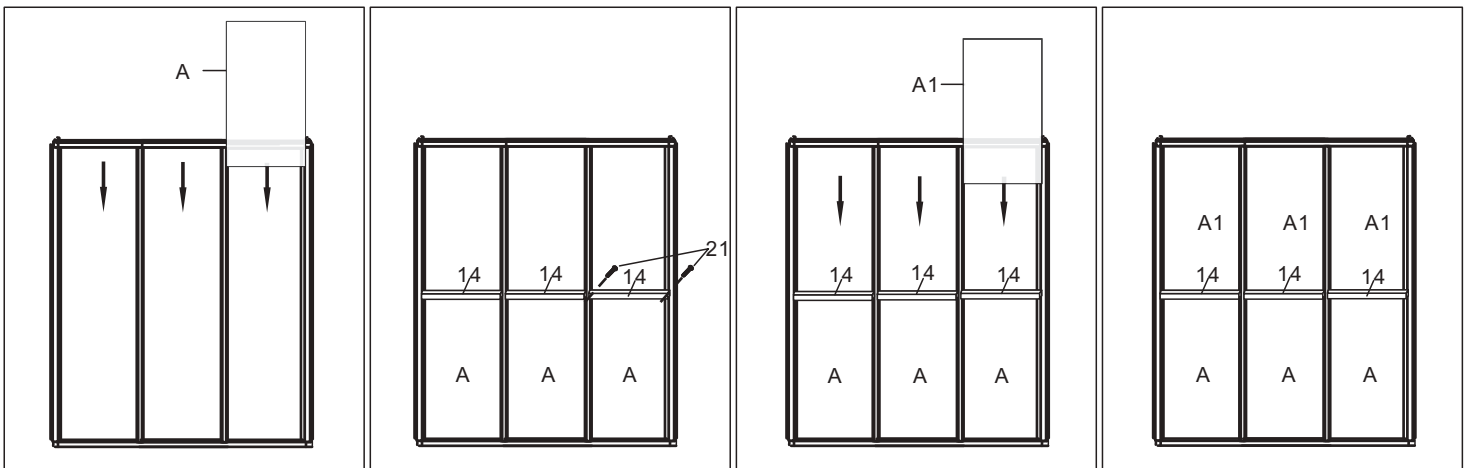

CosyLifeStyle[®]

Manual
for
Orangery Hexagonal
3,12x3,6x2,42m

Twin Wall Aluminum Frame Greenhouse

Aluminum Parts:

No.	Picture	Qty.	Size	No.	Picture	Qty.	Size
1		6	173	8		6	161.5
2		10	173	9		3	175
3		1	173	9A		1	175
4		1	173	9B		2	175
5		2	175	10A		1	166.8
5A		2	175	10B		1	166.8
5B		2	175	11A		1	166.8
6		5	175	11B		1	166.8
6A		1	175	12		4	43.6
7		6	183	13		2	43.6

Hardware :

No.	Picture	Qty.	Size	No.	Picture	Qty.	Size
37		16	M6*7	54		1	
42		146	M6*12	55		2	
52		2					
53		2					

Glass Board :

No.	Picture	Qty.	Size	No.	Picture	Qty.	Size
A		15	86.9*57.7	C		12	103.2*1 56.9*3
A1		13	87.9*57.7	D		12	58*1 57.8*88
B		2	86.9*36	E		4	83.5*44.9
B1		2	87.9*36	F		2	75.5*50.5

Picture	NO.	Qty.
	6	5
	6A	1
	32	6
	42	12

Picture	NO.	Qty.
	1	6

Picture	NO.	Qty.
	9	3
	9A	1
	9B	2
	33	6
	42	12

Picture	NO.	Qty.
	7	6
	8	6
	34	1
	42	12

Picture	NO.	Qty.
	42	6

Picture	NO.	Qty.
	2	10
	3	1
	4	1
	42	24

Picture	NO.	Qty.			
	14	13			
	14A	2			
	14D	2			
	42	34			
	A	15		A1	13
	B	2		B1	2

Picture	NO.	Qty.
	15A	2
	15B	2
	15C	2
	16	4
	F	2
	37	8

Picture	NO.	Qty.
	5	2
	5A	2
	5B	2
	14B	6
	14C	6
	C	12
	D	12
	35	1
	42	42