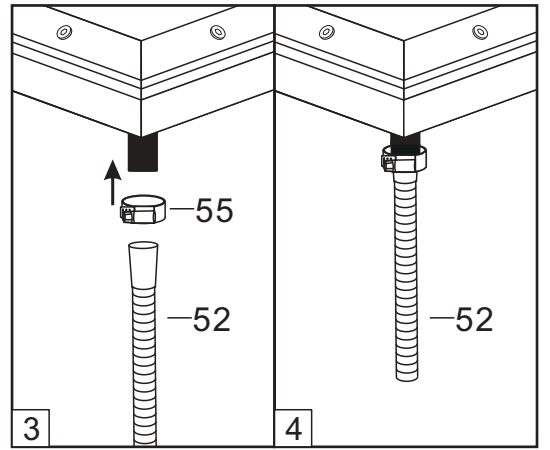

Picture	NO.	Qty.
	38	2
	52	2
	53	2
	54	1
	55	2