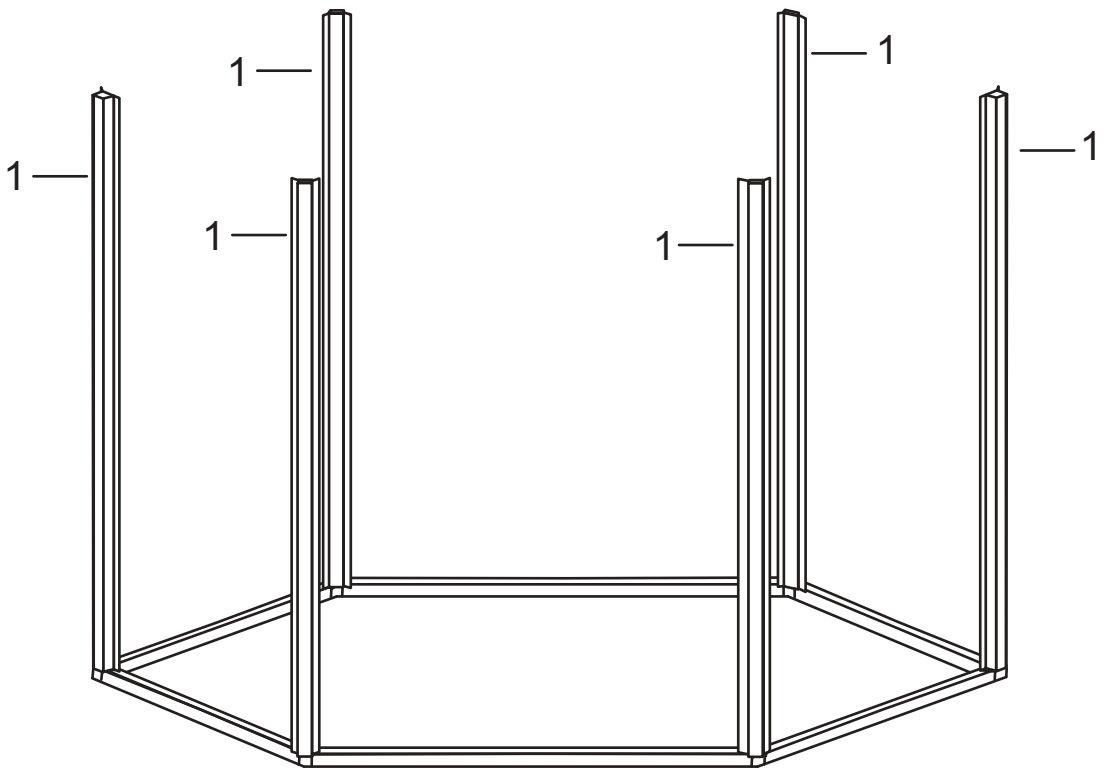

Picture	NO.	Qty.
	1	6