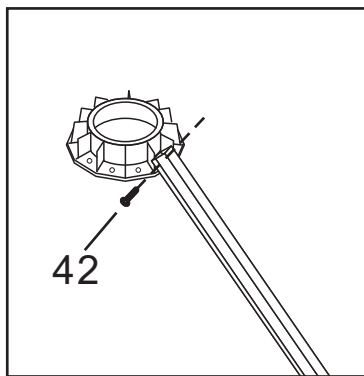

Picture	NO.	Qty.
	7	6
	8	6
	34	1
	42	12