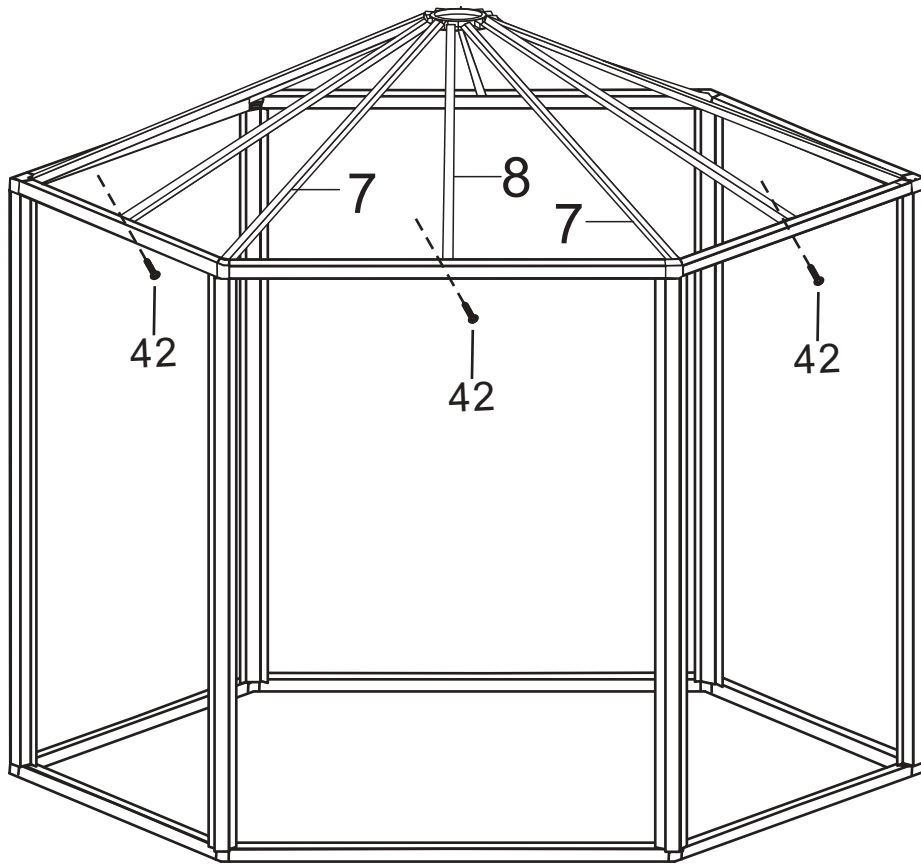

CosyLifeStyle[®]

Manual
for
Orangery Hexagonal
3,12x3,6x2,42m

Twin Wall Aluminum Frame Greenhouse

Aluminum Parts:

No.	Picture	Qty.	Size	No.	Picture	Qty.	Size
1		6	173	8		6	161.5
2		10	173	9		3	175
3		1	173	9A		1	175
4		1	173	9B		2	175
5		2	175	10A		1	166.8
5A		2	175	10B		1	166.8
5B		2	175	11A		1	166.8
6		5	175	11B		1	166.8
6A		1	175	12		4	43.6
7		6	183	13		2	43.6

Hardware :

No.	Picture	Qty.	Size	No.	Picture	Qty.	Size
37		16	M6*7	54		1	
42		146	M6*12	55		2	
52		2					
53		2					

Glass Board :

No.	Picture	Qty.	Size	No.	Picture	Qty.	Size
A		15	86.9*57.7	C		12	103.2*1 56.9*3
A1		13	87.9*57.7	D		12	58*1 57.8*88
B		2	86.9*36	E		4	83.5*44.9
B1		2	87.9*36	F		2	75.5*50.5

Picture	NO.	Qty.
	6	5
	6A	1
	32	6
	42	12

Picture	NO.	Qty.
	1	6

Picture	NO.	Qty.
	9	3
	9A	1
	9B	2
	33	6
	42	12

Picture	NO.	Qty.
	7	6
	8	6
	34	1
	42	12

Picture	NO.	Qty.
	42	6

Picture	NO.	Qty.
	2	10
	3	1
	4	1
	42	24