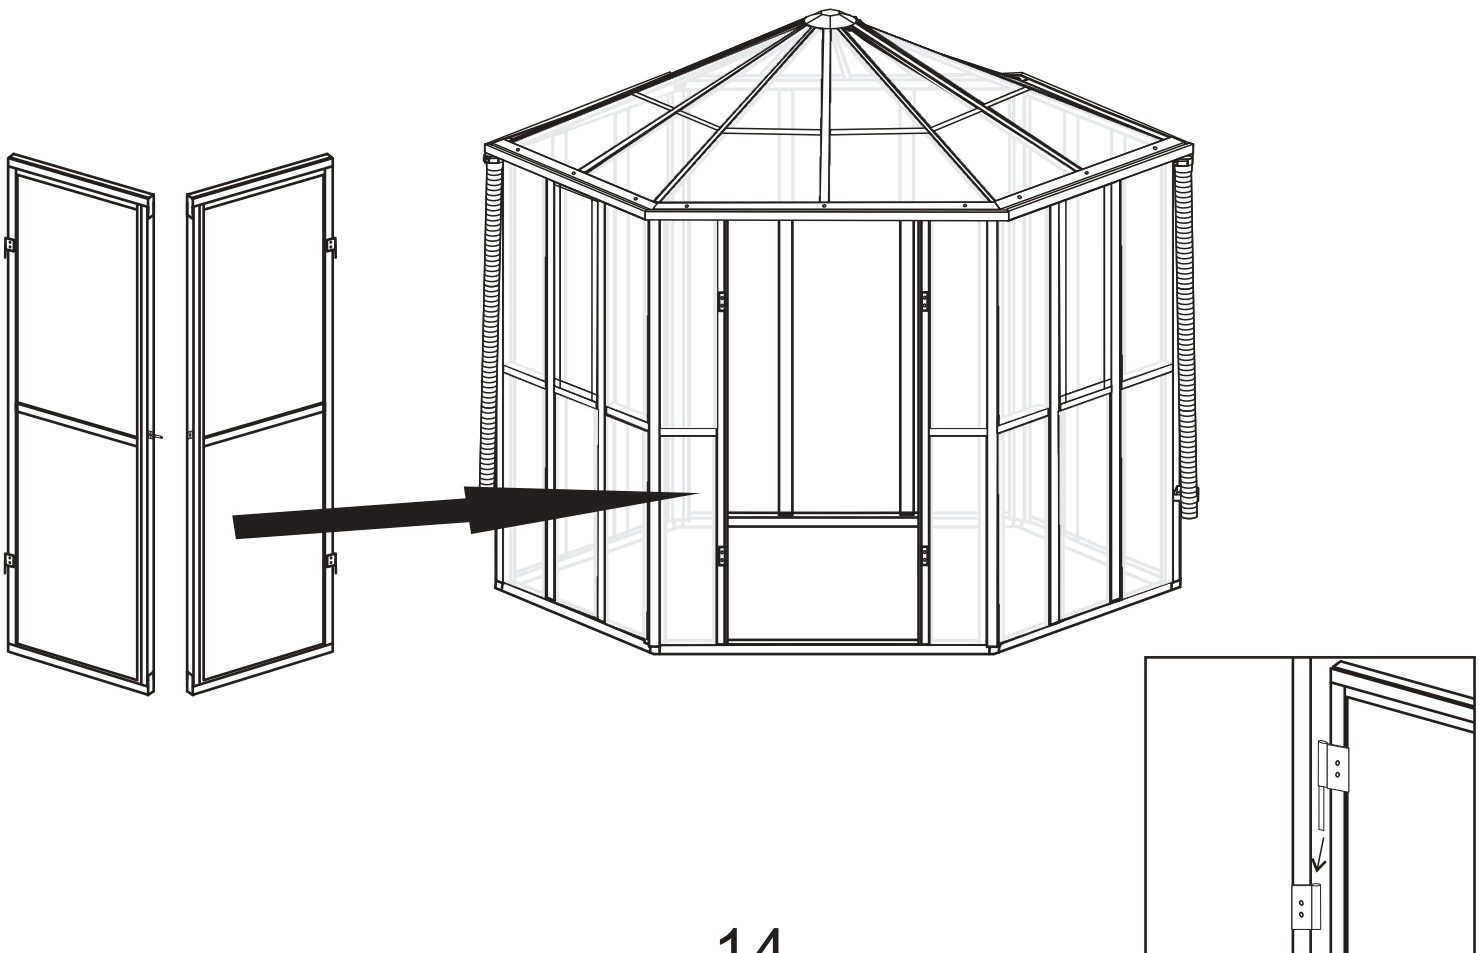

Picture	NO.	Qty.
	10A	1
	10B	1
	11A	1
	11B	1
	12	4
	13	2
	E	4
	42	4
	37	8