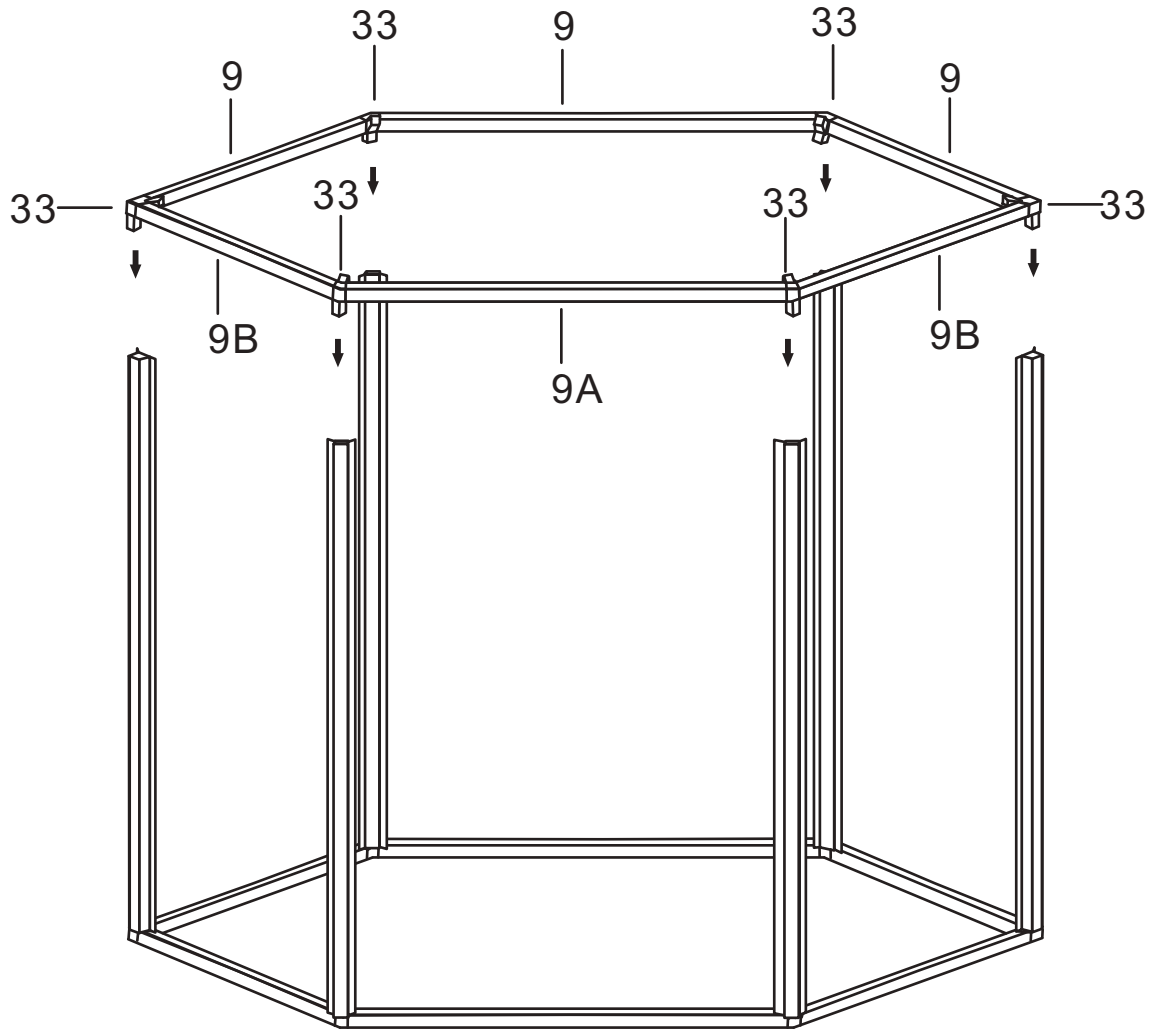

Picture	NO.	Qty.
	9	3
	9A	1
	9B	2
	33	6
	42	12