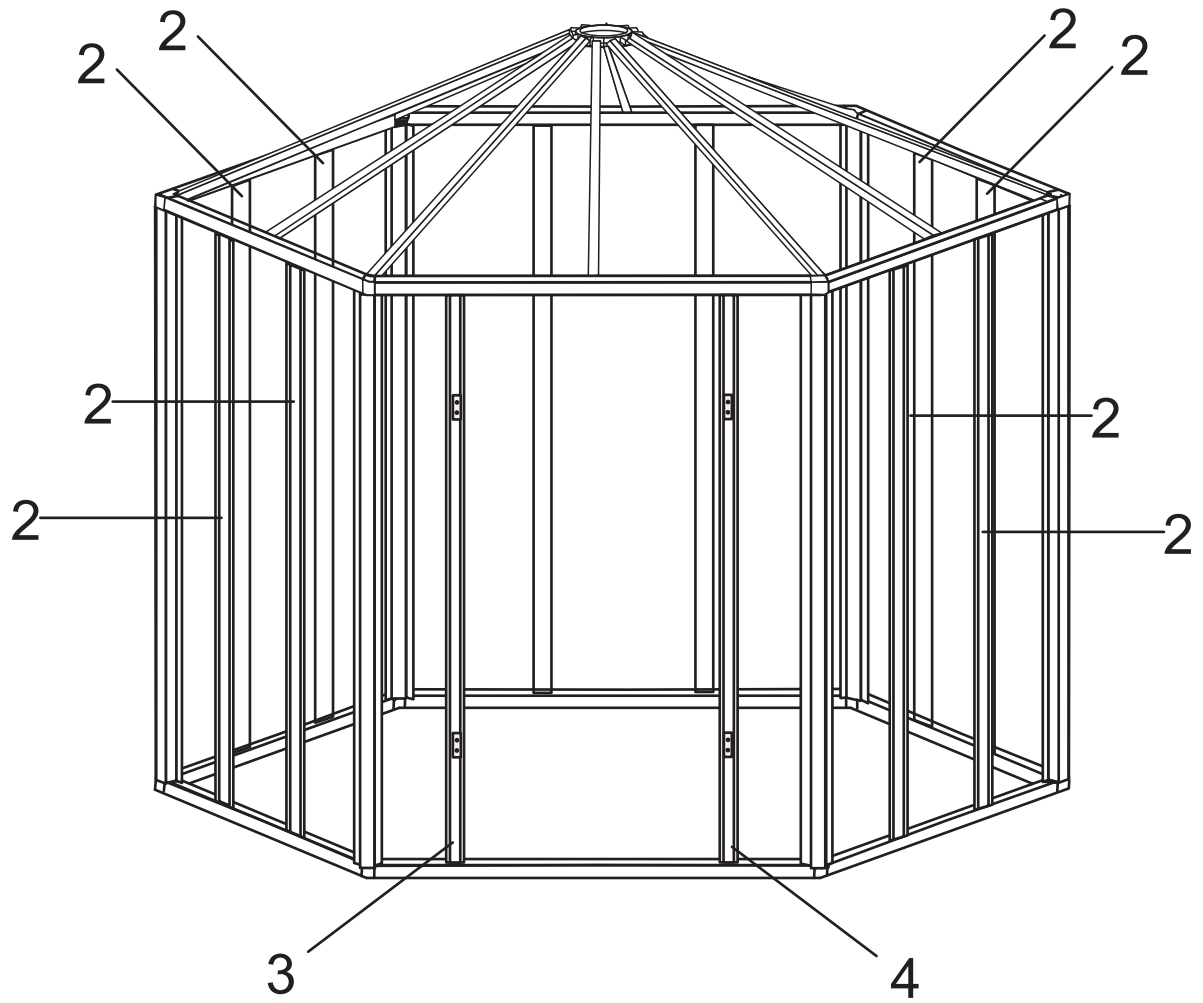

CosyLifeStyle[®]

Manual
for
Orangery Hexagonal
3,12x3,6x2,42m

Twin Wall Aluminum Frame Greenhouse

Aluminum Parts:

No.	Picture	Qty.	Size	No.	Picture	Qty.	Size
1		6	173	8		6	161.5
2		10	173	9		3	175
3		1	173	9A		1	175
4		1	173	9B		2	175
5		2	175	10A		1	166.8
5A		2	175	10B		1	166.8
5B		2	175	11A		1	166.8
6		5	175	11B		1	166.8
6A		1	175	12		4	43.6
7		6	183	13		2	43.6

Hardware :

No.	Picture	Qty.	Size	No.	Picture	Qty.	Size
37		16	M6*7	54		1	
42		146	M6*12	55		2	
52		2					
53		2					

Glass Board :

No.	Picture	Qty.	Size	No.	Picture	Qty.	Size
A		15	86.9*57.7	C		12	103.2*1 56.9*3
A1		13	87.9*57.7	D		12	58*1 57.8*88
B		2	86.9*36	E		4	83.5*44.9
B1		2	87.9*36	F		2	75.5*50.5

Picture	NO.	Qty.
	6	5
	6A	1
	32	6
	42	12

Picture	NO.	Qty.
	1	6

Picture	NO.	Qty.
	9	3
	9A	1
	9B	2
	33	6
	42	12

Picture	NO.	Qty.
	7	6
	8	6
	34	1
	42	12

Picture	NO.	Qty.
	42	6

Picture	NO.	Qty.
	2	10
	3	1
	4	1
	42	24