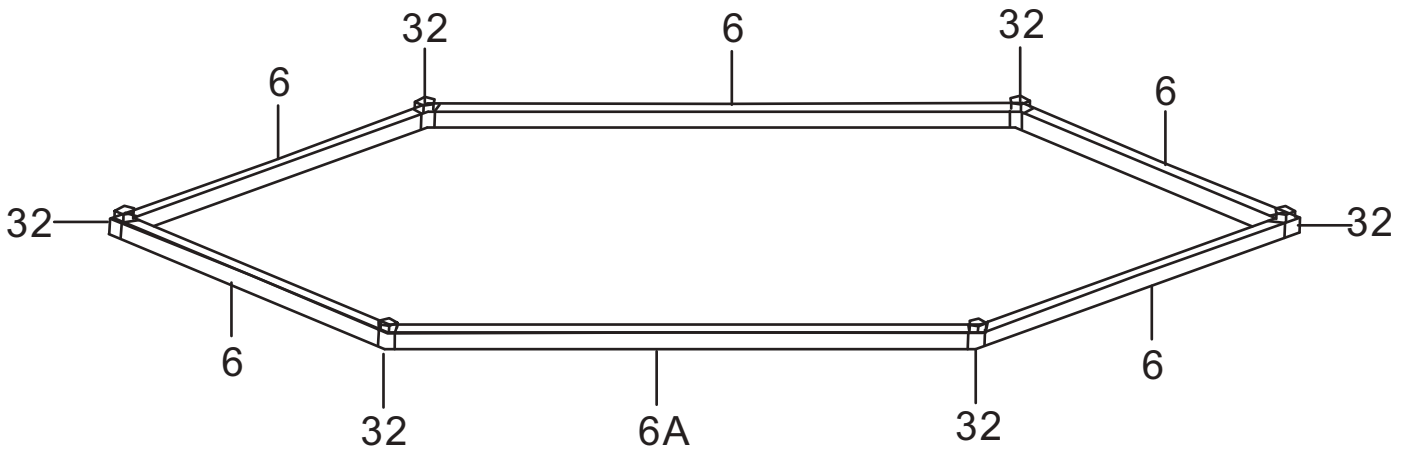

CosyLifeStyle[®]

Manual
for
Orangery Hexagonal
3,12x3,6x2,42m

Twin Wall Aluminum Frame Greenhouse

Aluminum Parts:

No.	Picture	Qty.	Size	No.	Picture	Qty.	Size
1		6	173	8		6	161.5
2		10	173	9		3	175
3		1	173	9A		1	175
4		1	173	9B		2	175
5		2	175	10A		1	166.8
5A		2	175	10B		1	166.8
5B		2	175	11A		1	166.8
6		5	175	11B		1	166.8
6A		1	175	12		4	43.6
7		6	183	13		2	43.6

Aluminum Parts:

No.	Picture	Qty.	Size	No.	Picture	Qty.	Size
14		13	56.4	15A		2	49.1
14A		2	34.6	15B		2	49.1
14B		6	56.5	15C		2	56.5
14C		6	56.5	16		4	73.9
14D		2	56.4				

Plastic Parts:

No.	Picture	Qty.	Size	No.	Picture	Qty.	Size
32		6		35		1	
33		6		38		2	
34		1					

Hardware :

No.	Picture	Qty.	Size	No.	Picture	Qty.	Size
37		16	M6*7	54		1	
42		146	M6*12	55		2	
52		2					
53		2					

Glass Board :

No.	Picture	Qty.	Size	No.	Picture	Qty.	Size
A		15	86.9*57.7	C		12	103.2*1 56.9*3
A1		13	87.9*57.7	D		12	58*1 57.8*88
B		2	86.9*36	E		4	83.5*44.9
B1		2	87.9*36	F		2	75.5*50.5