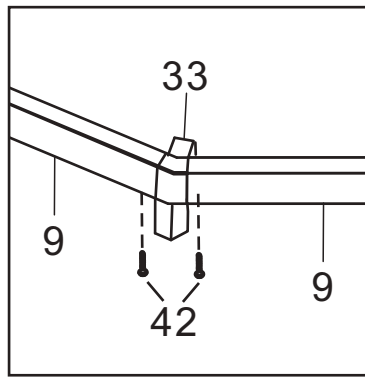

CosyLifeStyle[®]

Manual
for
Orangery Hexagonal
3,12x3,6x2,42m

Twin Wall Aluminum Frame Greenhouse

Aluminum Parts:

No.	Picture	Qty.	Size	No.	Picture	Qty.	Size
1		6	173	8		6	161.5
2		10	173	9		3	175
3		1	173	9A		1	175
4		1	173	9B		2	175
5		2	175	10A		1	166.8
5A		2	175	10B		1	166.8
5B		2	175	11A		1	166.8
6		5	175	11B		1	166.8
6A		1	175	12		4	43.6
7		6	183	13		2	43.6

Aluminum Parts:

No.	Picture	Qty.	Size	No.	Picture	Qty.	Size
14		13	56.4	15A		2	49.1
14A		2	34.6	15B		2	49.1
14B		6	56.5	15C		2	56.5
14C		6	56.5	16		4	73.9
14D		2	56.4				

Plastic Parts:

No.	Picture	Qty.	Size	No.	Picture	Qty.	Size
32		6		35		1	
33		6		38		2	
34		1					

Hardware :

No.	Picture	Qty.	Size	No.	Picture	Qty.	Size
37		16	M6*7	54		1	
42		146	M6*12	55		2	
52		2					
53		2					

Glass Board :

No.	Picture	Qty.	Size	No.	Picture	Qty.	Size
A		15	86.9*57.7	C		12	103.2*1 56.9*3
A1		13	87.9*57.7	D		12	58*1 57.8*88
B		2	86.9*36	E		4	83.5*44.9
B1		2	87.9*36	F		2	75.5*50.5

Picture	NO.	Qty.
	6	5
	6A	1
	32	6
	42	12

Picture	NO.	Qty.
	1	6

Picture	NO.	Qty.
	9	3
	9A	1
	9B	2
	33	6
	42	12

Picture	NO.	Qty.
	7	6
	8	6
	34	1
	42	12

Picture	NO.	Qty.
	42	6

Picture	NO.	Qty.
	2	10
	3	1
	4	1
	42	24