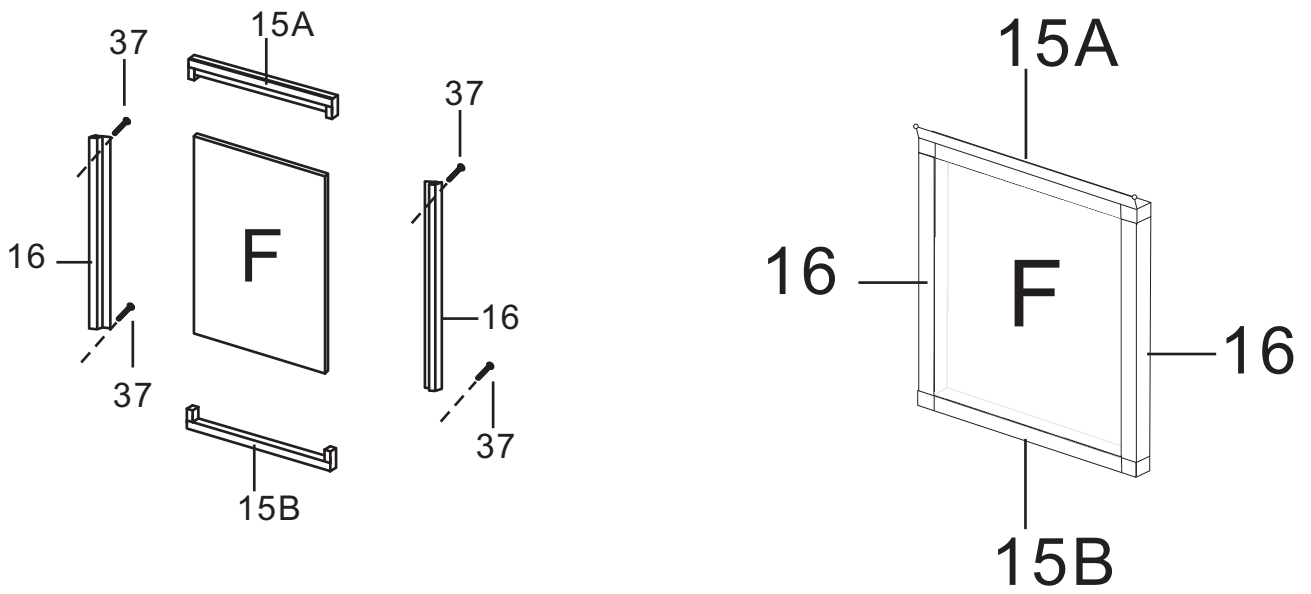

Picture	NO.	Qty.
	15A	2
	15B	2
	15C	2
	16	4
	F	2
	37	8