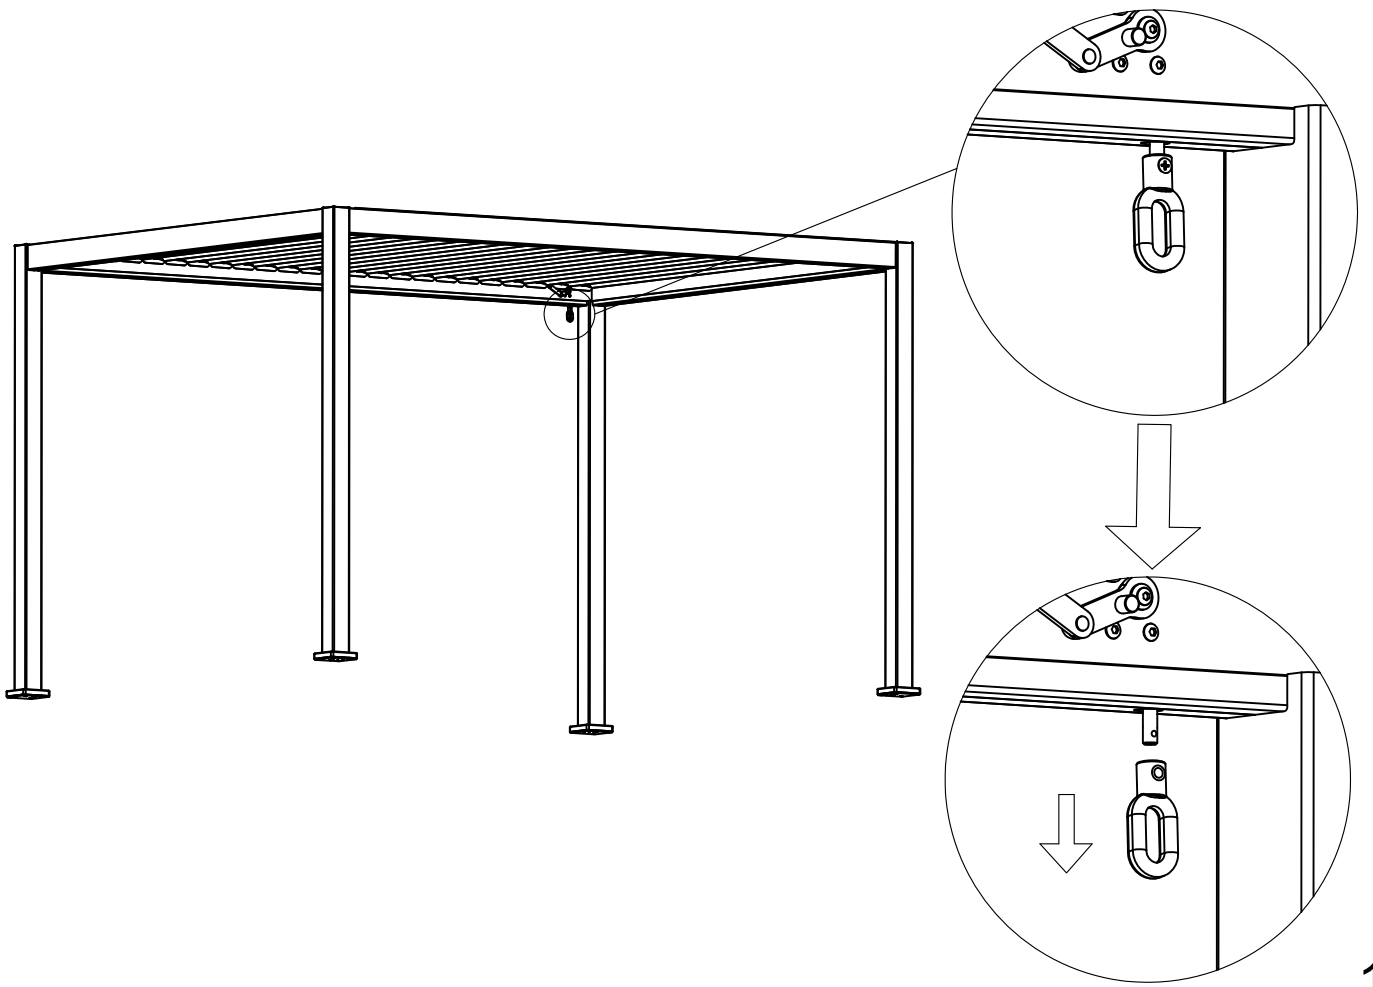

DANCOVER[®]

Manual

for

Sidewall Kit, Mosquito Net and
Double Curtain Rail f/Pergola Gazebo 3x4m

REF	PICTURE	QTY
Aa		3PCS
Bb		4PCS
Cc		1PCS

REF	PICTURE	QTY
Dd		2PCS
Ee		2PCS
Ff		2PCS
Gg		2PCS
Hh	 4.5x15mm	36PCS
Ii		144PCS