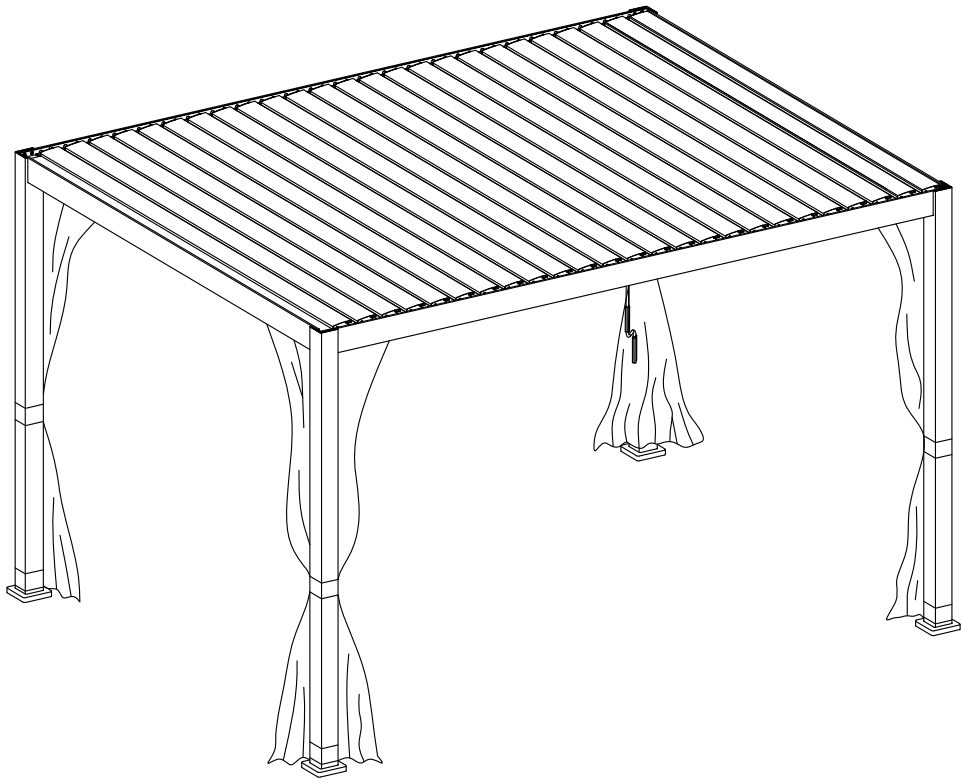

DANCOVER[®]

Manual

for

Sidewall Kit, Mosquito Net and
Double Curtain Rail f/Pergola Gazebo 3x4m

REF	PICTURE	QTY
Aa		3PCS
Bb		4PCS
Cc		1PCS

REF	PICTURE	QTY
Dd		2PCS
Ee		2PCS
Ff		2PCS
Gg		2PCS
Hh	 4.5x15mm	36PCS
Ii		144PCS