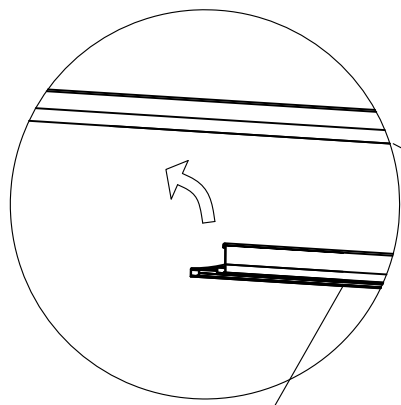

DANCOVER[®]

Manual

for

Sidewall Kit, Mosquito Net and
Double Curtain Rail f/Pergola Gazebo 3x4m

REF	PICTURE	QTY
Aa		3PCS
Bb		4PCS
Cc		1PCS

REF	PICTURE	QTY
Dd		2PCS
Ee		2PCS
Ff		2PCS
Gg		2PCS
Hh	 4.5x15mm	36PCS
Ii		144PCS