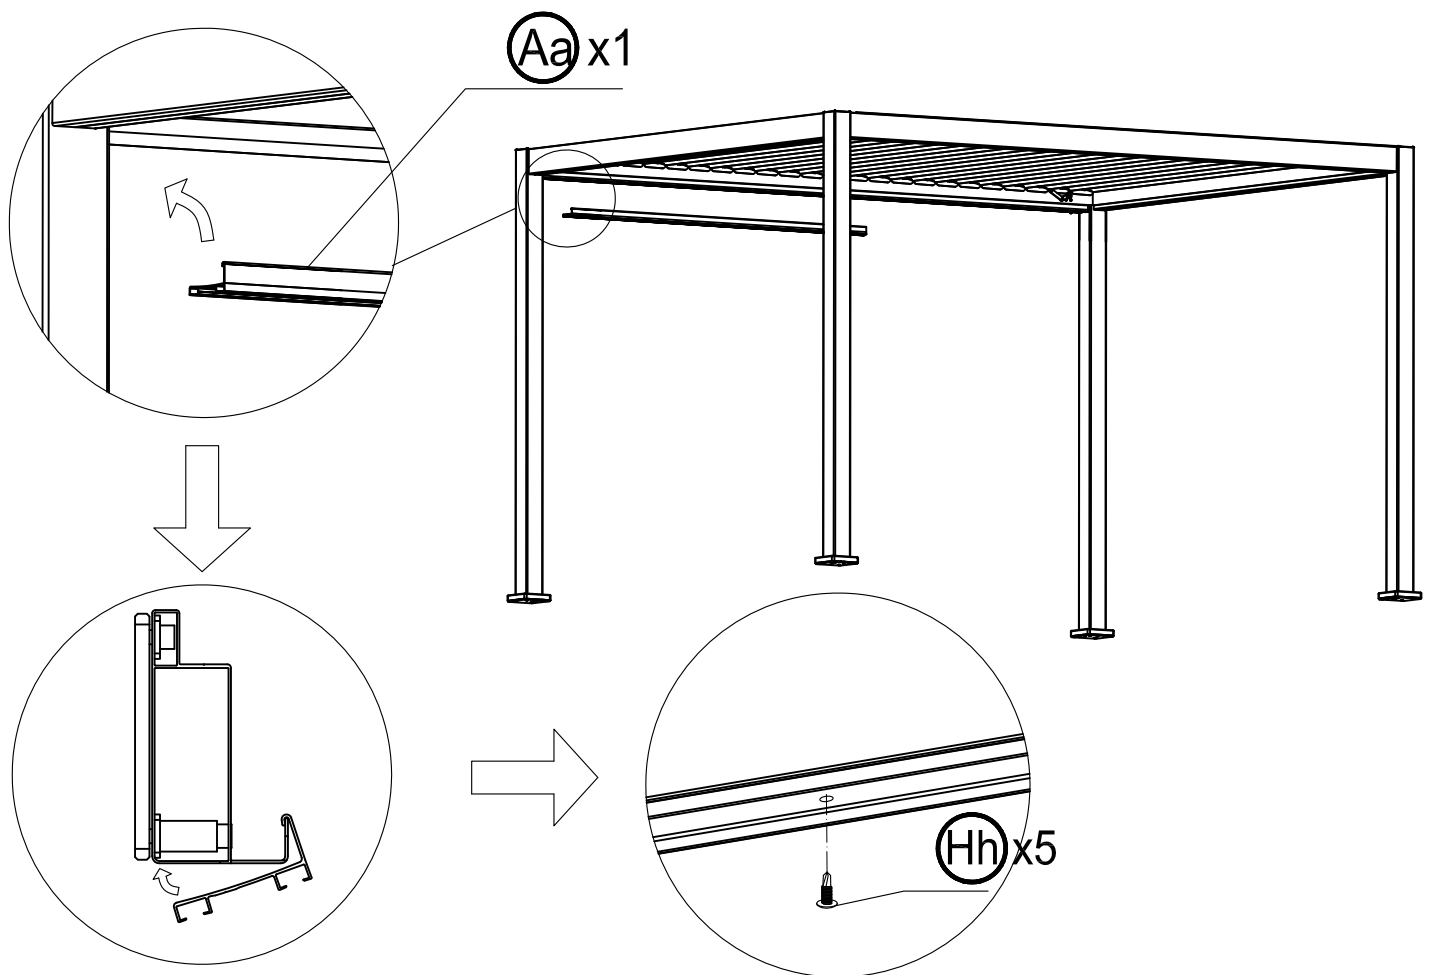

DANCOVER[®]

Manual

for

Sidewall Kit, Mosquito Net and
Double Curtain Rail f/Pergola Gazebo 3x4m

REF	PICTURE	QTY
Aa		3PCS
Bb		4PCS
Cc		1PCS

REF	PICTURE	QTY
Dd		2PCS
Ee		2PCS
Ff		2PCS
Gg		2PCS
Hh	 4.5x15mm	36PCS
Ii		144PCS